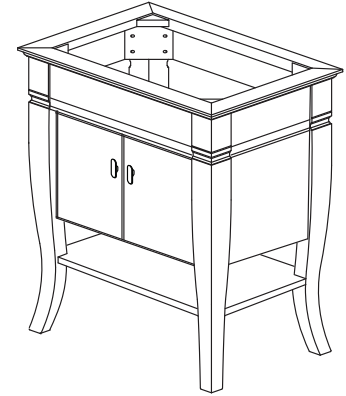

FEATURES

- Elegant, transitional design
- Vanity cabinet with double doors and a lower shelf with basket
- Collection includes coordinating mirror
- Solid birch construction

COLORS / FINISHES

- BK: Black
- GR: Grey

NOMINAL DIMENSIONS

- 30" Width x 21" Depth x 32" Height

SPECIFIED MODEL

MODEL	DESCRIPTION	COLORS / FINISHES	
V-COLORADO-DR30BK / GR	30" COLORADO Vanity Stand	<input type="checkbox"/> Black	<input type="checkbox"/> Grey

RECOMMENDED COMPONENTS			
M-COLORADO-30BK / GR	30" COLORADO Mirror	<input type="checkbox"/> Black	<input type="checkbox"/> Grey
Vanity Top	31" Standard Vanity or Vessel Top		
Vessel Sink	Vessel Sink (for use with a Vessel Top)		
Mounting Ring	Mounting Ring (for use with a Vessel)	<input type="checkbox"/> Brushed Nickel	<input type="checkbox"/> Chrome
Drain Kit	Ryvyr Umbrella Drain	<input type="checkbox"/> Brushed Nickel	<input type="checkbox"/> Chrome