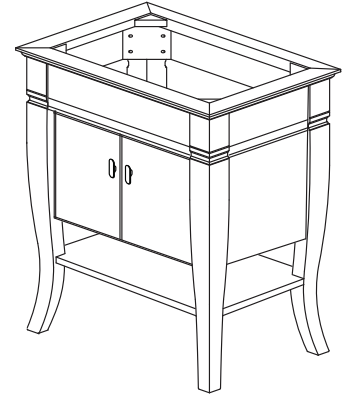

FEATURES

- Elegant, transitional design
- Vanity cabinet with double doors and a lower shelf with basket
- Collection includes coordinating mirror
- Solid birch construction

COLORS / FINISHES

- BK: Black
- GR: Grey

NOMINAL DIMENSIONS

- 24" Width x 21" Depth x 32" Height

SPECIFIED MODEL

MODEL	DESCRIPTION	COLORS / FINISHES	
V-COLORADO-DR24BK / GR	24" COLORADO Vanity Stand	☐ Black	☐ Grey