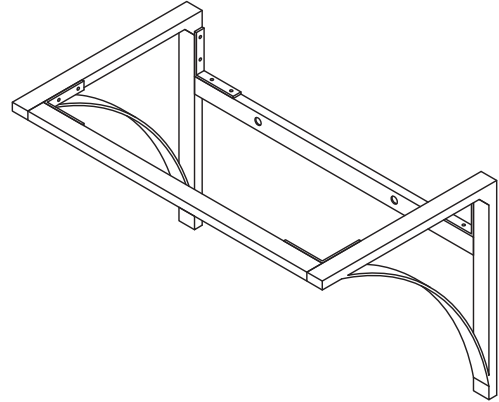

FEATURES

- Stylish, contemporary design
- Polished stainless steel
- Several metric tops to choose from in the Ryvyr line
- Easy assembly and installation with minimal number of parts

COLORS / FINISHES

- Silver

NOMINAL DIMENSIONS

- 31.4" Width x 17.7" Depth x 19.6" Height

SPECIFIED MODEL

MODEL	DESCRIPTION	COLORS / FINISHES
V-MIAMI-DM80	Miami Wall Mount Bracket	<input type="checkbox"/> Silver

RECOMMENDED COMPONENTS		
CST81MWT	Vitreous China Integral Sink Countertop	<input type="checkbox"/> White
GST81MBK	Black Glass Integral Sink Countertop	<input type="checkbox"/> Black
RES81MWT	Resin Integral Sink Countertop	<input type="checkbox"/> White
Drain Kit	Ryvyr Umbrella Drain	<input type="checkbox"/> Brushed Nickel <input type="checkbox"/> Chrome