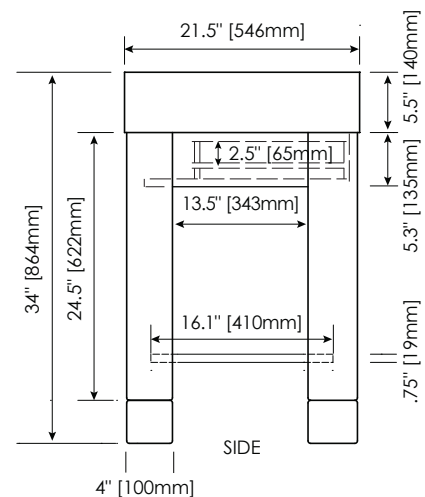

### FEATURES

- Euro-contemporary design
- Drawer provides convenient storage for small items
- Features “Adjust-A-Leg” to raise or lower vanity height for integral sink and undermount vanity tops, or vessel tops
- Collection includes 24", 30", 36", and 48" vanities and coordinating mirrors

### NOMINAL DIMENSIONS

- 48" Width x 21.5" Depth x 34" Height

### PRODUCT DIAGRAM

\* Please note that all stated sizes are nominal and may vary slightly within the normal range of tolerances. Measurements were taken to outside edges.