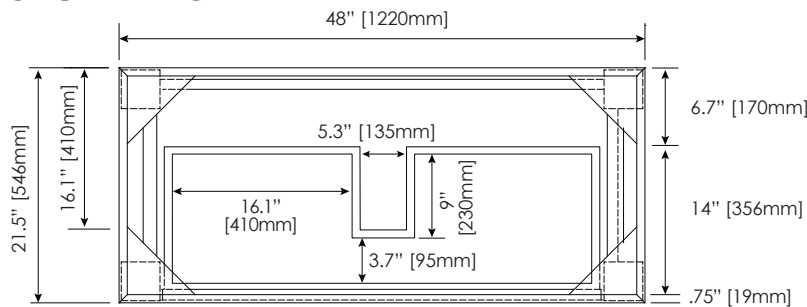

### FEATURES

- Euro-contemporary design
- Drawer provides convenient storage for small items
- Features “Adjust-A-Leg” to raise or lower vanity height for integral sink and undermount vanity tops, or vessel tops
- Collection includes 24", 30", 36", and 48" vanities and coordinating mirrors

### NOMINAL DIMENSIONS

- 48" Width x 21.5" Depth x 34" Height

### PRODUCT DIAGRAM

\* Please note that all stated sizes are nominal and may vary slightly within the normal range of tolerances. Measurements were taken to outside edges.