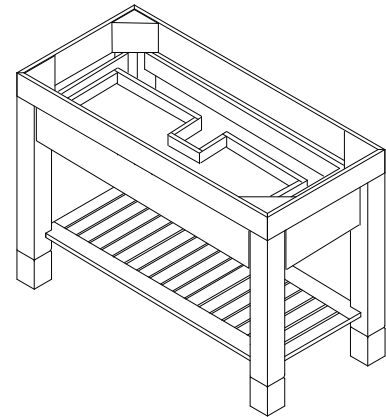

### FEATURES

- Euro-contemporary design
- Drawer provides convenient storage for small items
- Features “Adjust-A-Leg” to raise or lower vanity height for integral sink and undermount vanity tops, or vessel tops
- Collection includes 24", 30", 36", and 48" vanities and coordinating mirrors

### NOMINAL DIMENSIONS

- 48" Width x 21.5" Depth x 34" Height