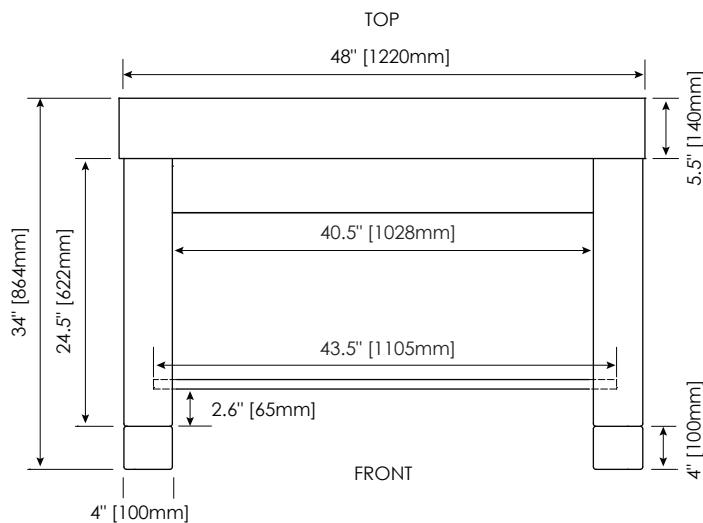

### FEATURES

- Euro-contemporary design
- Drawer provides convenient storage for small items
- Features “Adjust-A-Leg” to raise or lower vanity height for integral sink and undermount vanity tops, or vessel tops
- Collection includes 24", 30", 36", and 48" vanities and coordinating mirrors

### NOMINAL DIMENSIONS

- 48" Width x 21.5" Depth x 34" Height

### PRODUCT DIAGRAM

\* Please note that all stated sizes are nominal and may vary slightly within the normal range of tolerances. Measurements were taken to outside edges.