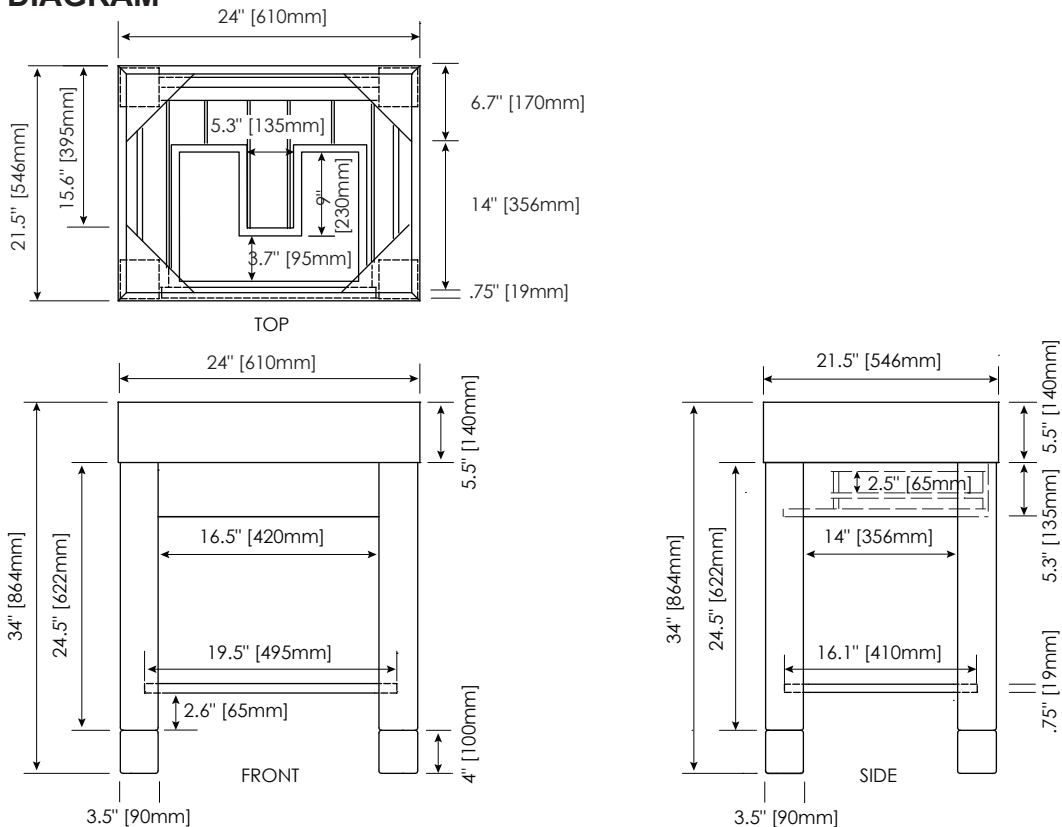

### FEATURES

- Euro-contemporary design
- Drawer provides convenient storage for small items
- Features “Adjust-A-Leg” to raise or lower vanity height for integral sink and undermount vanity tops, or vessel tops
- Collection includes 24", 30", 36", and 48" vanities and coordinating mirrors

### NOMINAL DIMENSIONS

- 24" Width x 21.5" Depth x 34" Height

### PRODUCT DIAGRAM

\* Please note that all stated sizes are nominal and may vary slightly within the normal range of tolerances. Measurements were taken to outside edges.