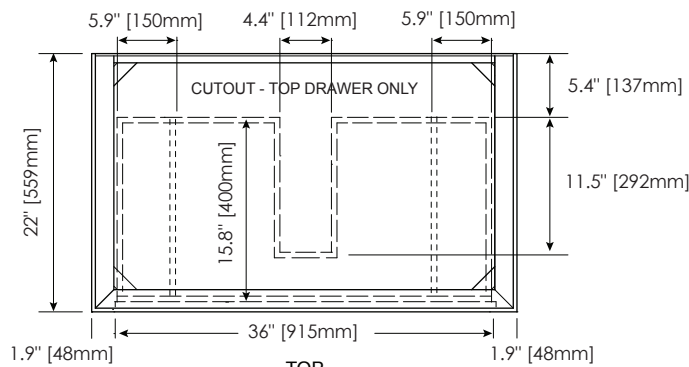

### NOMINAL DIMENSIONS

- 36" Width x 22" Depth x 34" Height

### PRODUCT DIAGRAM

\* Please note that all stated sizes are nominal and may vary slightly within the normal range of tolerances. Measurements were taken to outside edges.