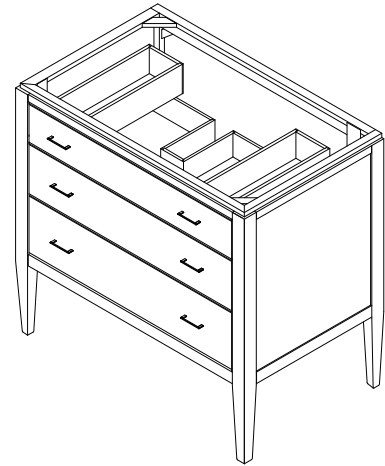

### FEATURES

- Sophisticated elegance
- Three full-extension drawers with soft-close undermount glides
- Chrome accented drawers
- Matching mirror with chrome trim
- Constructed of poplar solids and birch veneers

### NOMINAL DIMENSIONS

- 36" Width x 22" Depth x 34" Height