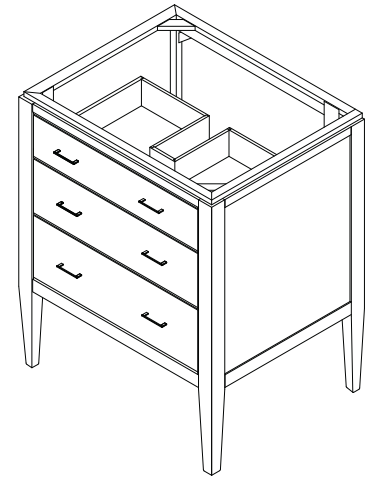

FEATURES

- Sophisticated elegance
- Two full-extension drawers with soft-close undermount glides
- Chrome accented drawers
- Constructed of poplar solids and birch veneers

COLORS / FINISHES

- BK: Black ▪ GR: Grey
- WA: Walnut ▪ WT: White

NOMINAL DIMENSIONS

- 30" Width x 22" Depth x 34" Height

SPECIFIED MODEL

MODEL	DESCRIPTION	COLORS / FINISHES	
V-MANHATTAN-30xx	30" MANHATTAN Vanity	<input type="checkbox"/> Black <input type="checkbox"/> Walnut	<input type="checkbox"/> Grey <input type="checkbox"/> White
RECOMMENDED COMPONENTS			
M-MANHATTAN-30xx	25" x 30" MANHATTAN Mirror	<input type="checkbox"/> Black <input type="checkbox"/> Walnut	<input type="checkbox"/> Grey <input type="checkbox"/> White
VANITY TOP	31" Standard Vanity Top		
Drain Kit	Ryvyr Umbrella Drain	<input type="checkbox"/> Brushed Nickel	<input type="checkbox"/> Chrome

PRODUCT DIAGRAM

* Please note that all stated sizes are nominal and may vary slightly within the normal range of tolerances. Measurements were taken to outside edges.