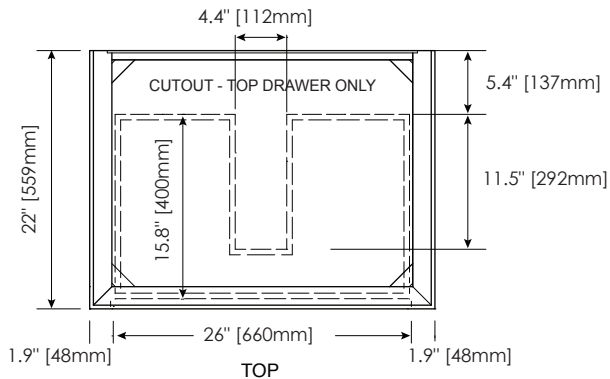

NOMINAL DIMENSIONS

- 30" Width x 22" Depth x 34" Height

SPECIFIED MODEL

MODEL	DESCRIPTION	COLORS / FINISHES	
V-MANHATTAN-30xx	30" MANHATTAN Vanity	<input type="checkbox"/> Black <input type="checkbox"/> Walnut	<input type="checkbox"/> Grey <input type="checkbox"/> White
RECOMMENDED COMPONENTS			
M-MANHATTAN-30xx	25" x 30" MANHATTAN Mirror	<input type="checkbox"/> Black <input type="checkbox"/> Walnut	<input type="checkbox"/> Grey <input type="checkbox"/> White
VANITY TOP	31" Standard Vanity Top		
Drain Kit	Ryvyr Umbrella Drain	<input type="checkbox"/> Brushed Nickel	<input type="checkbox"/> Chrome

PRODUCT DIAGRAM

* Please note that all stated sizes are nominal and may vary slightly within the normal range of tolerances. Measurements were taken to outside edges.