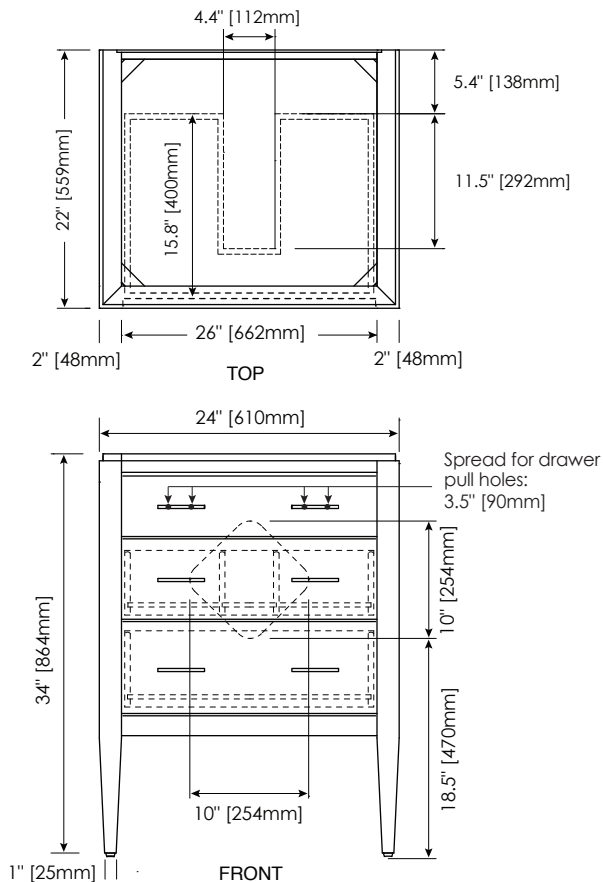

NOMINAL DIMENSIONS

- 24" Width x 22" Depth x 34" Height

SPECIFIED MODEL

MODEL	DESCRIPTION	COLORS / FINISHES	
V-MANHATTAN-24xx	24" MANHATTAN Vanity	<input type="checkbox"/> Black	<input type="checkbox"/> Grey
		<input type="checkbox"/> Walnut	<input type="checkbox"/> White

RECOMMENDED COMPONENTS			
M-MANHATTAN-20xx	20" x 30" MANHATTAN Mirror	<input type="checkbox"/> Black	<input type="checkbox"/> Grey
		<input type="checkbox"/> Walnut	<input type="checkbox"/> White
VANITY TOP	25" Standard Vanity Top		
Drain Kit	Ryvyr Umbrella Drain	<input type="checkbox"/> Brushed Nickel	<input type="checkbox"/> Chrome

PRODUCT DIAGRAM

* Please note that all stated sizes are nominal and may vary slightly within the normal range of tolerances. Measurements were taken to outside edges.