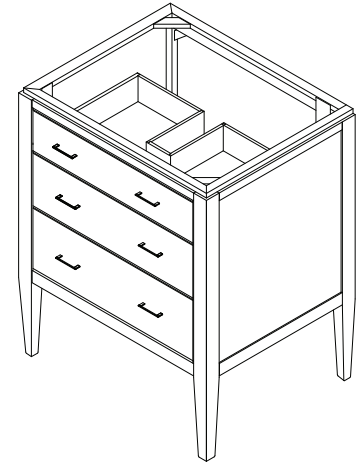

FEATURES

- Sophisticated elegance
- Two full-extension drawers with soft-close undermount glides
- Chrome accented drawers
- Constructed of poplar solids and birch veneers

COLORS / FINISHES

- BK: Black ▪ GR: Grey
- WA: Walnut ▪ WT: White

NOMINAL DIMENSIONS

- 24" Width x 22" Depth x 34" Height

SPECIFIED MODEL

MODEL	DESCRIPTION	COLORS / FINISHES	
V-MANHATTAN-24xx	24" MANHATTAN Vanity	<input type="checkbox"/> Black	<input type="checkbox"/> Grey
		<input type="checkbox"/> Walnut	<input type="checkbox"/> White

PRODUCT DIAGRAM

* Please note that all stated sizes are nominal and may vary slightly within the normal range of tolerances. Measurements were taken to outside edges.