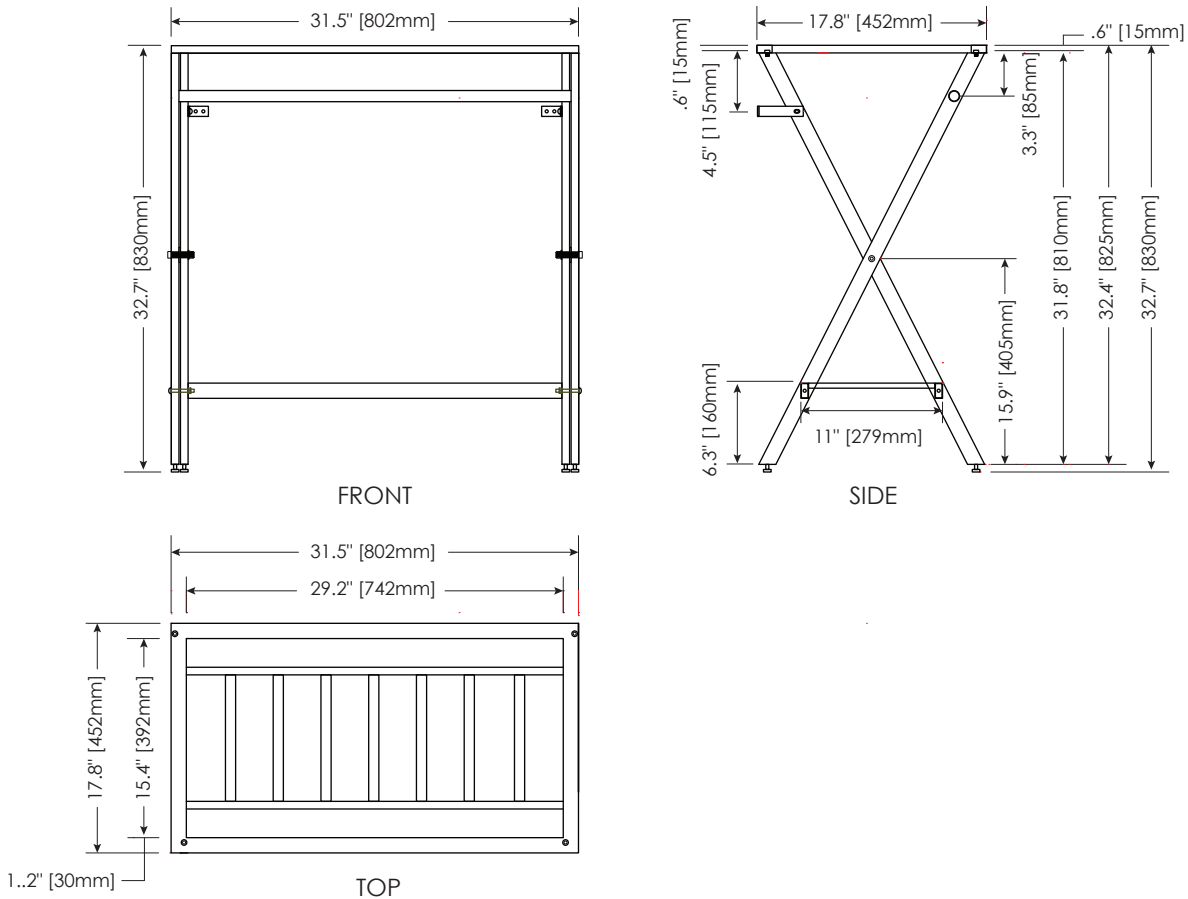

FEATURES

- Open, space-saving contemporary design
- Base is constructed of stainless steel with a polished finish
- Lower shelf provides open storage
- Convenient towel bar

COLORS / FINISHES

- PS: Polished Chrome

NOMINAL DIMENSIONS

- 31.5" Width x 17.7" Depth x 32.7" Height | 800 x 450 x 830mm

SPECIFIED MODEL

| MODEL | DESCRIPTION | COLORS / FINISHES |
|-------------|---------------------------|--|
| V-LENA-32PS | 31.5" [800mm] LENA Vanity | <input type="checkbox"/> Polished Chrome |

| RECOMMENDED COMPONENTS | | |
|------------------------|------------------------------------|--|
| RES81MWT | 31.5" Resin Vanity Top | <input type="checkbox"/> White |
| Drain Kit | Ryvyr Umbrella Drain with Overflow | |
| WS-NELSON-54PS | Nelson Wall Console | <input type="checkbox"/> Polished Chrome |

PRODUCT DIAGRAM

* Please note that all stated sizes are nominal and may vary slightly within the normal range of tolerances. Measurements were taken to outside edges.