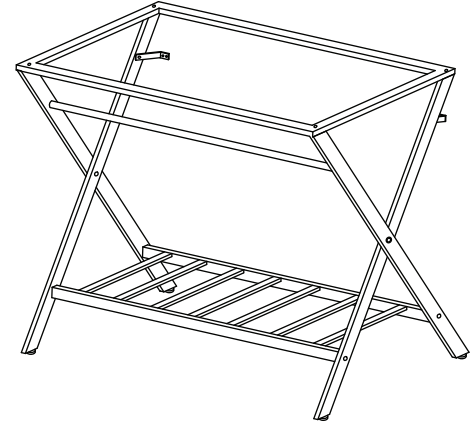

FEATURES

- Open, space-saving contemporary design
- Base is constructed of stainless steel with a polished finish
- Lower shelf provides open storage
- Convenient towel bar

COLORS / FINISHES

- PS: Polished Chrome

NOMINAL DIMENSIONS

- 31.5" Width x 17.7" Depth x 32.7" Height | 800 x 450 x 830mm

SPECIFIED MODEL

| MODEL | DESCRIPTION | COLORS / FINISHES |
|-------------|---------------------------|--|
| V-LENA-32PS | 31.5" [800mm] LENA Vanity | <input type="checkbox"/> Polished Chrome |

| RECOMMENDED COMPONENTS | | |
|------------------------|------------------------------------|--|
| RES81MWT | 31.5" Resin Vanity Top | <input type="checkbox"/> White |
| Drain Kit | Ryvyr Umbrella Drain with Overflow | |
| WS-NELSON-54PS | Nelson Wall Console | <input type="checkbox"/> Polished Chrome |