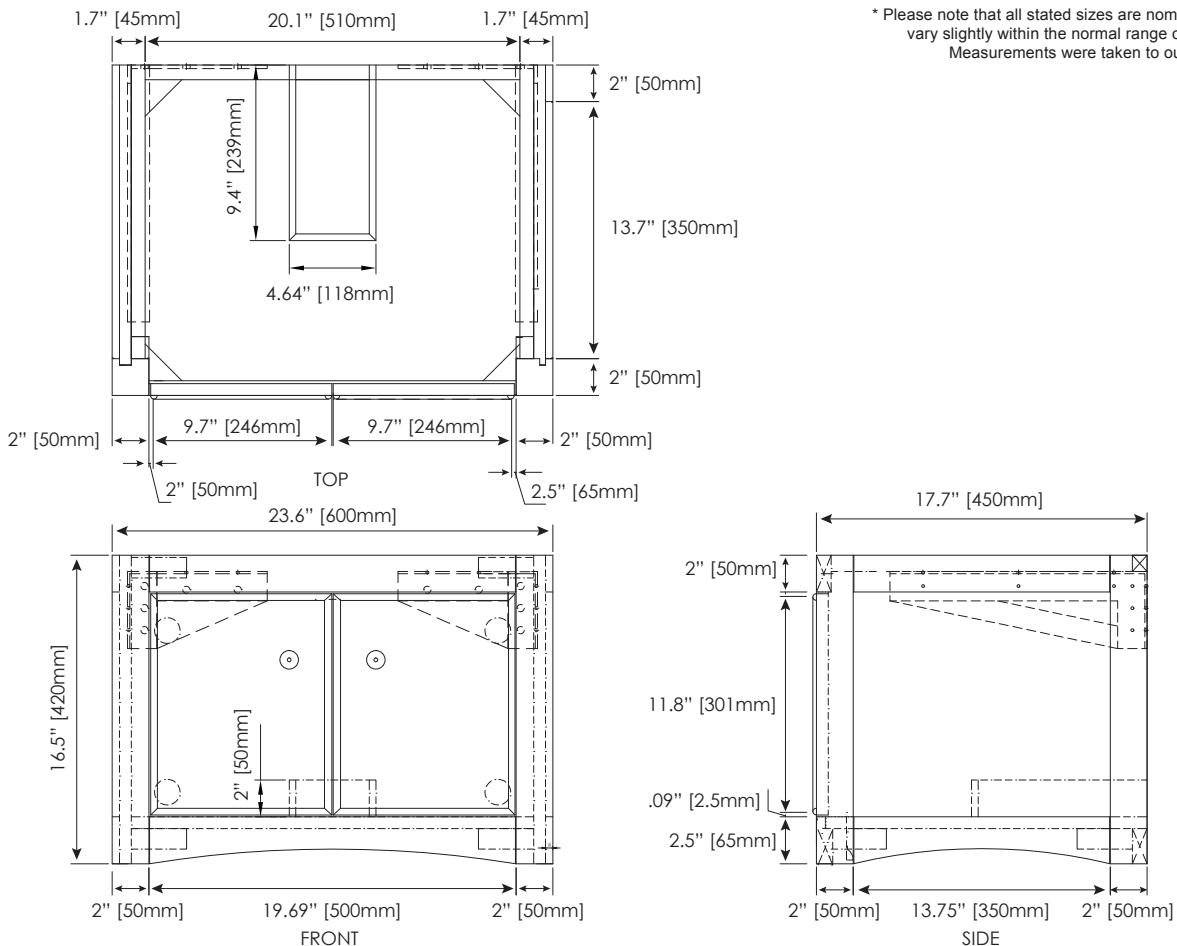

NOMINAL DIMENSIONS

- 23.6" Width x 17.7" Depth x 16.5" Height | 600 x 450 x 420mm

SPECIFIED MODEL

MODEL	DESCRIPTION	COLORS / FINISHES
V-KENT-60MBE / NA / WW	600mm KENT Wallmount Vanity	<input type="checkbox"/> Brown Ebony <input type="checkbox"/> Natural Ash <input type="checkbox"/> Whitewash

PRODUCT DIAGRAM

* Please note that all stated sizes are nominal and may vary slightly within the normal range of tolerances. Measurements were taken to outside edges.