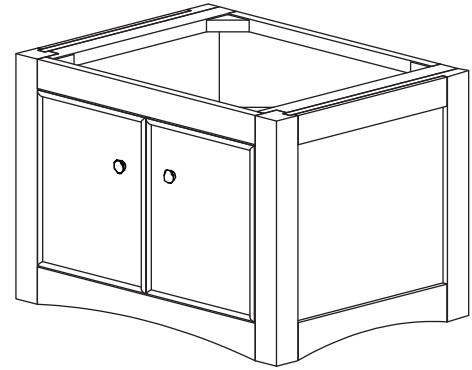

FEATURES

- Wallmount vanity with Americana influence in a transitional design
- Solid ash construction
- Collection includes coordinating mirrors and linen towers

COLORS / FINISHES

- BE: Brown Ebony
- NA: Natural Ash
- WW: Whitewash

NOMINAL DIMENSIONS

- 23.6" Width x 17.7" Depth x 16.5" Height | 600 x 450 x 420mm

SPECIFIED MODEL

MODEL	DESCRIPTION	COLORS / FINISHES
V-KENT-60MBE / NA / WW	600mm KENT Wallmount Vanity	<input type="checkbox"/> Brown Ebony <input type="checkbox"/> Natural Ash <input type="checkbox"/> Whitewash