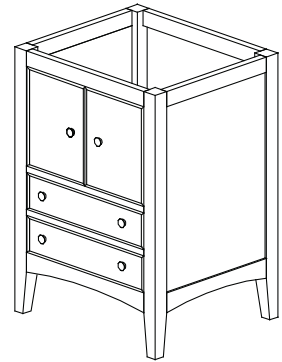

FEATURES

- Transitional design with Americana influence
- Solid ash construction with wood grain for added character
- Single, deep drawer

COLORS / FINISHES

- BE: Brown Ebony
- NA: Natural Ash
- WW: Whitewash

NOMINAL DIMENSIONS

- 24" Width x 21" Depth x 34" Height

SPECIFIED MODEL

MODEL	DESCRIPTION	COLORS / FINISHES
V-KENT-24BE / NA / WW	24" Kent Vanity	<input type="checkbox"/> Brown Ebony <input type="checkbox"/> Natural Ash <input type="checkbox"/> Whitewash

RECOMMENDED COMPONENTS		
M-KENT-24BE / NA / WW	24" Kent Mirror	<input type="checkbox"/> Brown Ebony <input type="checkbox"/> Natural Ash <input type="checkbox"/> Whitewash
LT-KENT-ST-18BE	Kent Short Linen Tower	<input type="checkbox"/> Brown Ebony
LT-KENT-TL-18BE / NA / WW	Kent Tall Linen Tower	<input type="checkbox"/> Brown Ebony <input type="checkbox"/> Natural Ash <input type="checkbox"/> Whitewash
Vanity Top	25" Standard Vanity Top	
Drain Kit	Ryvyr Umbrella Drain	<input type="checkbox"/> Brushed Nickel <input type="checkbox"/> Chrome