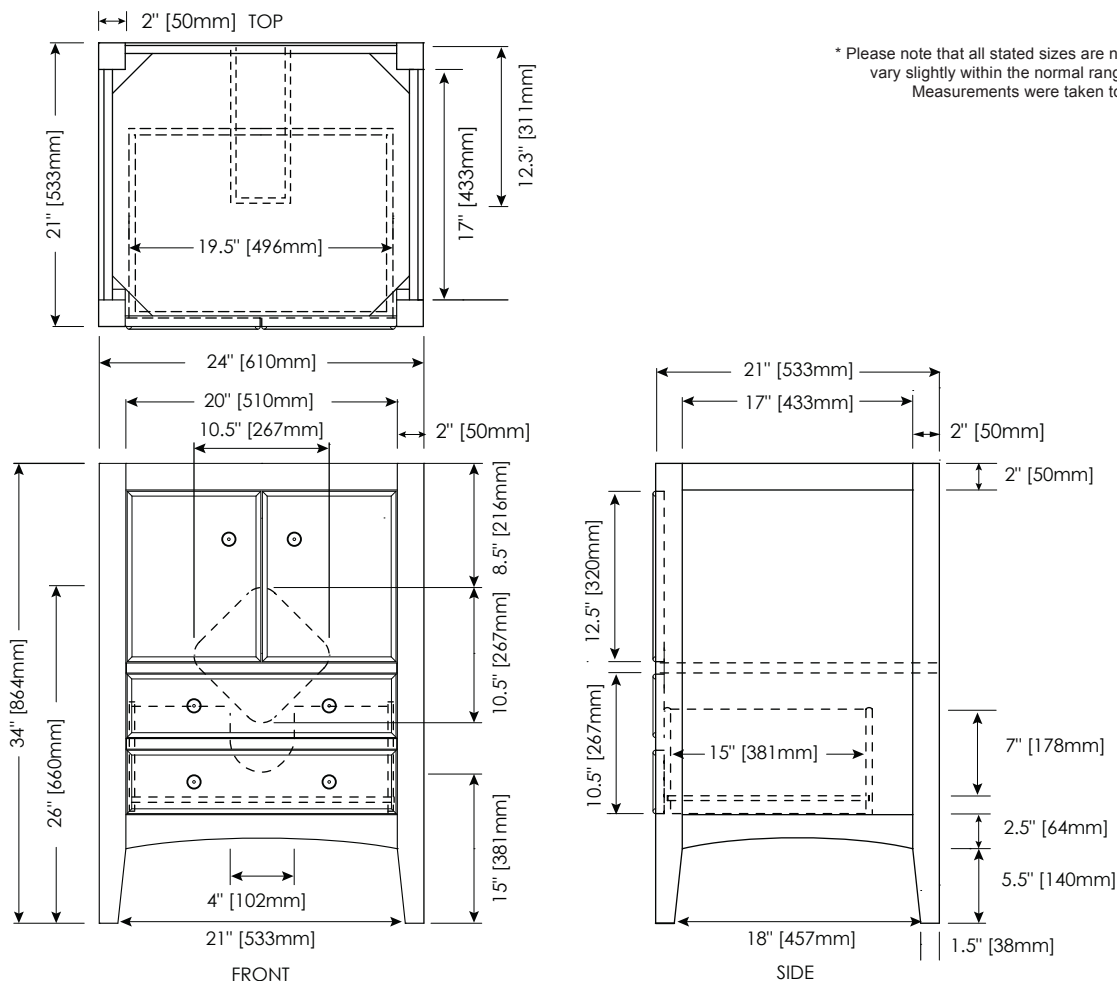

NOMINAL DIMENSIONS

- 24" Width x 21" Depth x 34" Height

SPECIFIED MODEL

MODEL	DESCRIPTION	COLORS / FINISHES
V-KENT-24BE / NA / WW	24" Kent Vanity	<input type="checkbox"/> Brown Ebony <input type="checkbox"/> Natural Ash <input type="checkbox"/> Whitewash

RECOMMENDED COMPONENTS		
M-KENT-24BE / NA / WW	24" Kent Mirror	<input type="checkbox"/> Brown Ebony <input type="checkbox"/> Natural Ash <input type="checkbox"/> Whitewash
LT-KENT-ST-18BE	Kent Short Linen Tower	<input type="checkbox"/> Brown Ebony
LT-KENT-TL-18BE / NA / WW	Kent Tall Linen Tower	<input type="checkbox"/> Brown Ebony <input type="checkbox"/> Natural Ash <input type="checkbox"/> Whitewash
Vanity Top	25" Standard Vanity Top	
Drain Kit	Ryvyr Umbrella Drain	<input type="checkbox"/> Brushed Nickel <input type="checkbox"/> Chrome

PRODUCT DIAGRAM

* Please note that all stated sizes are nominal and may vary slightly within the normal range of tolerances. Measurements were taken to outside edges.