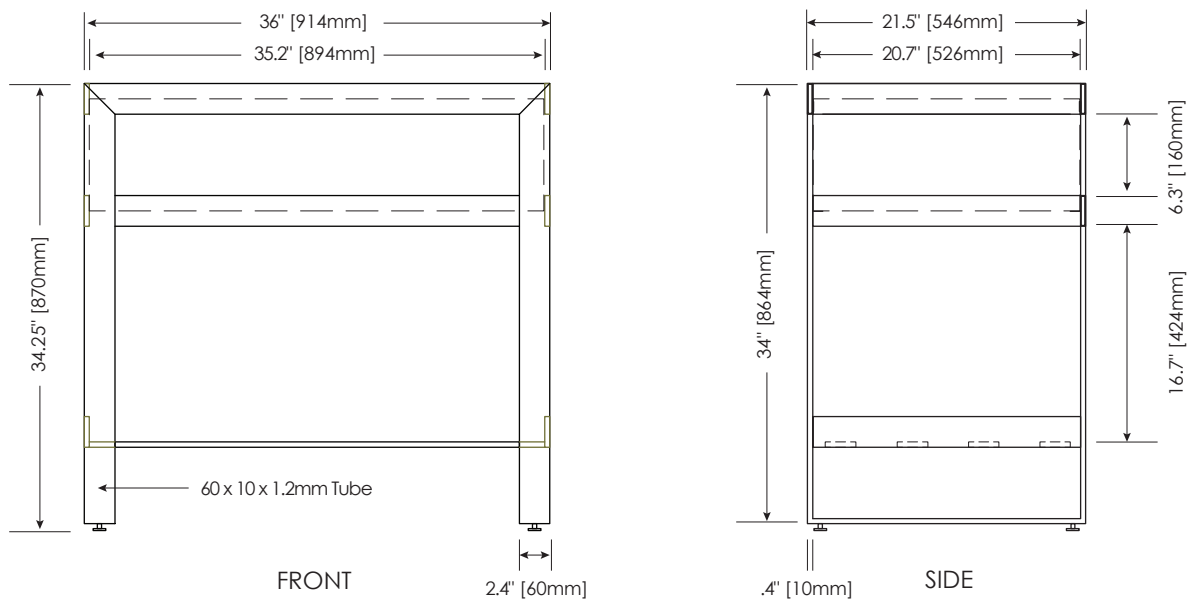

NOMINAL DIMENSIONS

- 36" Width x 21.5" Depth x 34.25" Height

SPECIFIED MODEL

MODEL	DESCRIPTION	COLORS / FINISHES
V-PLATTE-36BSNA MBNA	36" PLATTE Vanity	<input type="checkbox"/> Brushed Satin <input type="checkbox"/> Satin Gunmetal Black

RECOMMENDED COMPONENTS		
Vanity Top	37" Standard Vanity Top	
SVT360TR SVT360WT	36" Stone Vanity Top with Integral Sink	<input type="checkbox"/> Beige Travertine <input type="checkbox"/> White Carrara Marble
Drain Kit	Ryvyr Umbrella Drain	<input type="checkbox"/> Brushed Nickel <input type="checkbox"/> Chrome
WS-NELSON-54BS 54MB	Nelson Wall Console	<input type="checkbox"/> Brushed Satin <input type="checkbox"/> Satin Gunmetal Black

PRODUCT DIAGRAM

* Please note that all stated sizes are nominal and may vary slightly within the normal range of tolerances. Measurements were taken to outside edges.