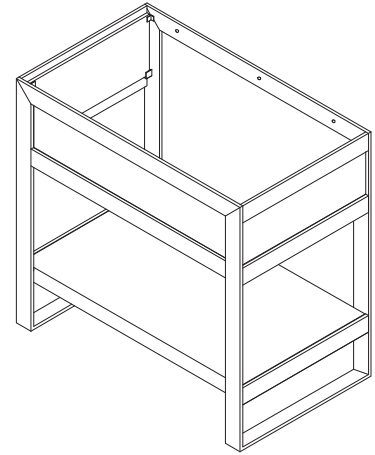

FEATURES

- Striking design emphasizes contemporary style
- Available in two opulent, satin finishes
- Natural ash accent side panels and wood cover that fits over lower shelf

COLORS / FINISHES

- BSNA: Brushed Nickel with Natural Ash
- MBNA: Satin Gunmetal Black with Natural Ash

NOMINAL DIMENSIONS

- 36" Width x 21.5" Depth x 34.25" Height

SPECIFIED MODEL

MODEL	DESCRIPTION	COLORS / FINISHES
V-PLATTE-36BSNA MBNA	36" PLATTE Vanity	<input type="checkbox"/> Brushed Satin <input type="checkbox"/> Satin Gunmetal Black

RECOMMENDED COMPONENTS		
Vanity Top	37" Standard Vanity Top	
SVT360TR SVT360WT	36" Stone Vanity Top with Integral Sink	<input type="checkbox"/> Beige Travertine <input type="checkbox"/> White Carrara Marble
Drain Kit	Ryvyr Umbrella Drain	<input type="checkbox"/> Brushed Nickel <input type="checkbox"/> Chrome
WS-NELSON-54BS 54MB	Nelson Wall Console	<input type="checkbox"/> Brushed Satin <input type="checkbox"/> Satin Gunmetal Black