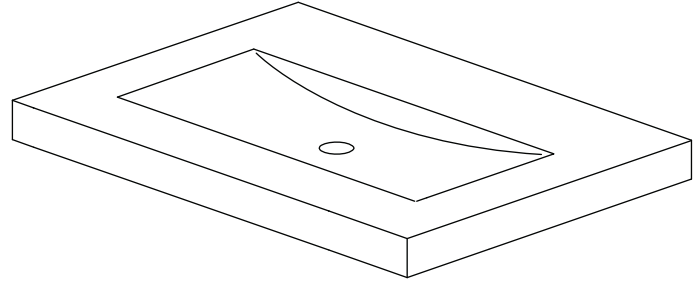

**FEATURES**

- Solid natural Beige Travertine or White Carrara Marble
- Top pre-cut for standard drain outlet only
- Integrated, rectangular bowl
- Natural surface variations and markings
- Available in 24" and 30" sizes without faucet holes

**COLORS / FINISHES**

- TRND: Beige Travertine
- WTND: White Carrara Marble

**NOMINAL DIMENSIONS**

- 30 1/8" Width x 21 5/8" Depth x 3" Height

**SPECIFIED MODEL**

MODEL	DESCRIPTION	COLORS / FINISHES
SVT300TRND	30" Stone Integrated Top - without faucet holes	<input type="checkbox"/> Beige Travertine
SVT300WTND	30" Stone Integrated Top - without faucet holes	<input type="checkbox"/> White Carrara Marble

## FEATURES

- Solid natural Beige Travertine or White Carrara Marble
- Top pre-cut for 8" widespread faucet and standard drain outlet
- Integrated, rectangular bowl
- Natural surface variations and markings
- Available in 24", 30", 36" and 48" sizes

## NOMINAL DIMENSIONS

- 30 1/8" Width x 21 5/8" Depth x 3" Height