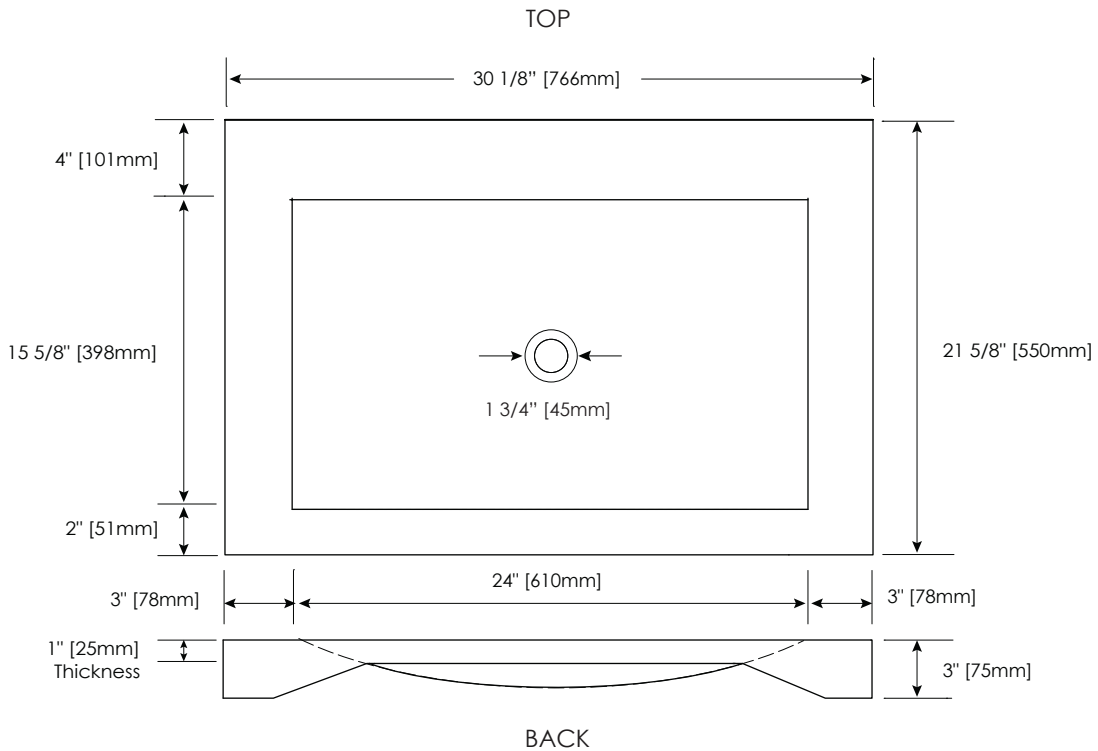

PRODUCT DIAGRAM

* Please note that all stated sizes of Ryvyr's products are nominal and subject to variations of + or - 1/4 inch (wood, glass) and + or - 3/8 inch (stone, ceramic).