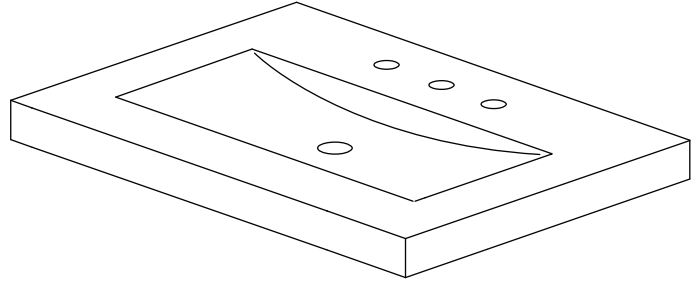

**COLORS / FINISHES**

- TRND: Beige Travertine
- WTND: White Carrara Marble

**NOMINAL DIMENSIONS**

- 30 1/8" Width x 21 5/8" Depth x 3" Height

**SPECIFIED MODEL**

MODEL	DESCRIPTION	COLORS / FINISHES
SVT300TRND	30" Stone Integrated Top - without faucet holes	<input type="checkbox"/> Beige Travertine
SVT300WTND	30" Stone Integrated Top - without faucet holes	<input type="checkbox"/> White Carrara Marble

## FEATURES

- Solid natural Beige Travertine or White Carrara Marble
- Top pre-cut for 8" widespread faucet and standard drain outlet
- Integrated, rectangular bowl
- Natural surface variations and markings
- Available in 24", 30", 36" and 48" sizes

## NOMINAL DIMENSIONS

- 30 1/8" Width x 21 5/8" Depth x 3" Height