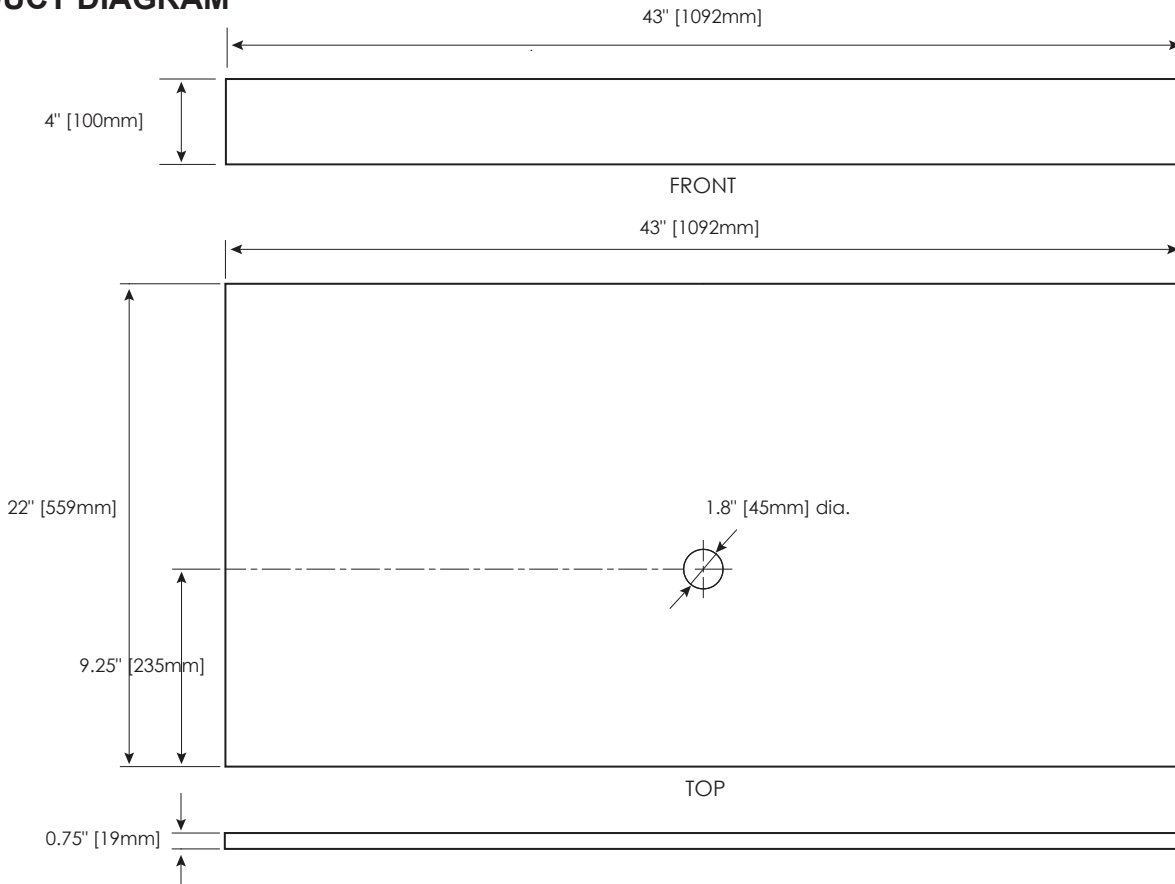

## NOMINAL DIMENSIONS

- 43" Width x 22" Depth x 0.75" Thickness

## PRODUCT DIAGRAM

\* Please note that all stated sizes are nominal and may vary slightly within the normal range of tolerances. Measurements were taken to outside edges.