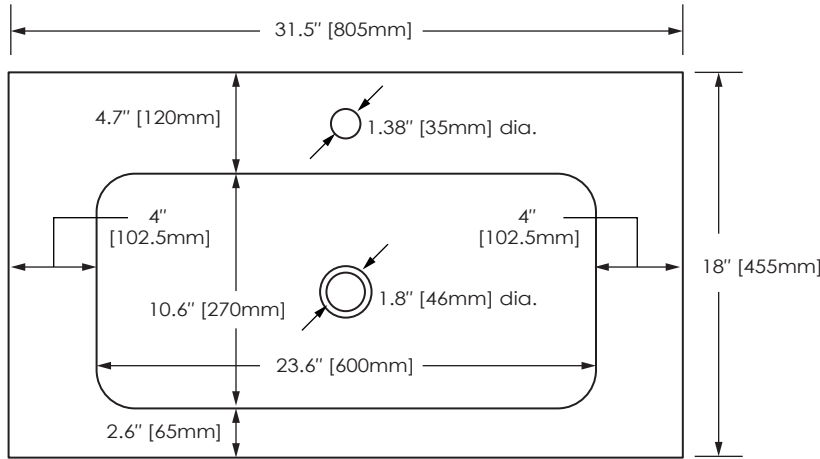

FEATURES

- Glossy white finish
- Rear overflow with rectangular integral bowl
- Top pre-cut for single-hole faucet and standard drain
- Available in 605mm and 805mm sizes

COLORS / FINISHES

- WT: White

NOMINAL DIMENSIONS

- 805 x 455 x 125mm | 31.5" Width x 18" Depth x 5" High

SPECIFIED MODEL

MODEL	DESCRIPTION	COLORS / FINISHES
RES81MWT	805mm Resin Top with Rectangular Bowl	□ White

RECOMMENDED COMPONENTS		
UM110CP	RYVYR Pop-up Umbrella Drain with Overflow	□ Chrome

PRODUCT DIAGRAM

TOP VIEW

FRONT VIEW

SIDE VIEW

* Please note that all stated sizes of Ryvyr's products are nominal and subject to variations of + or - 1/4 inch (wood, glass) and + or - 3/8 inch (stone, ceramic, resin).