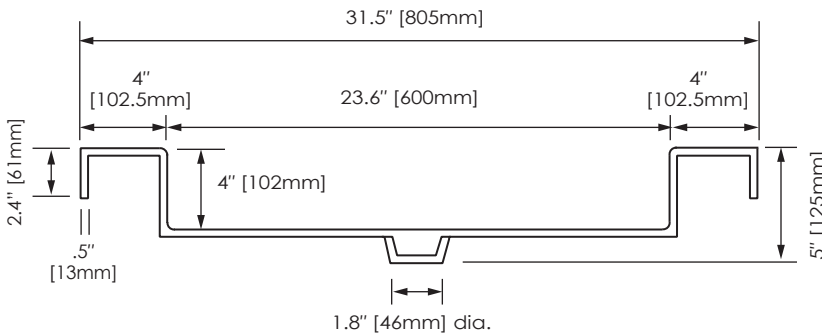

FEATURES

- Glossy white finish
- Rear overflow with rectangular integral bowl
- Top pre-cut for single-hole faucet and standard drain
- Available in 605mm and 805mm sizes

COLORS / FINISHES

- WT: White

NOMINAL DIMENSIONS

- 805 x 455 x 125mm | 31.5" Width x 18" Depth x 5" High

SPECIFIED MODEL

MODEL	DESCRIPTION	COLORS / FINISHES
RES81MWT	805mm Resin Top with Rectangular Bowl	□ White

RECOMMENDED COMPONENTS		
UM110CP	RYVYR Pop-up Umbrella Drain with Overflow	□ Chrome

PRODUCT DIAGRAM

TOP VIEW

FRONT VIEW

SIDE VIEW

* Please note that all stated sizes of Ryvyr's products are nominal and subject to variations of + or - 1/4 inch (wood, glass) and + or - 3/8 inch (stone, ceramic, resin).