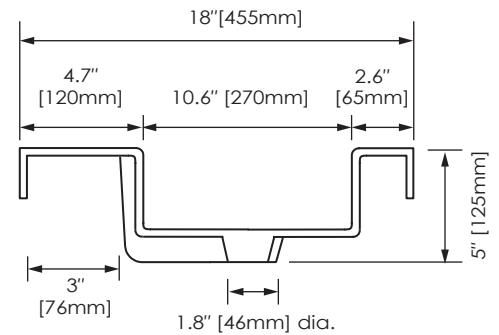

FEATURES

- Glossy white finish
- Rear overflow with rectangular integral bowl
- Top pre-cut for single-hole faucet and standard drain
- Available in 605mm and 805mm sizes

COLORS / FINISHES

- WT: White

NOMINAL DIMENSIONS

- 805 x 455 x 125mm | 31.5" Width x 18" Depth x 5" High

SPECIFIED MODEL

MODEL	DESCRIPTION	COLORS / FINISHES
RES81MWT	805mm Resin Top with Rectangular Bowl	□ White

RECOMMENDED COMPONENTS		
UM110CP	RYVYR Pop-up Umbrella Drain with Overflow	□ Chrome

PRODUCT DIAGRAM

TOP VIEW

FRONT VIEW

SIDE VIEW

* Please note that all stated sizes of Ryvyr's products are nominal and subject to variations of + or - 1/4 inch (wood, glass) and + or - 3/8 inch (stone, ceramic, resin).