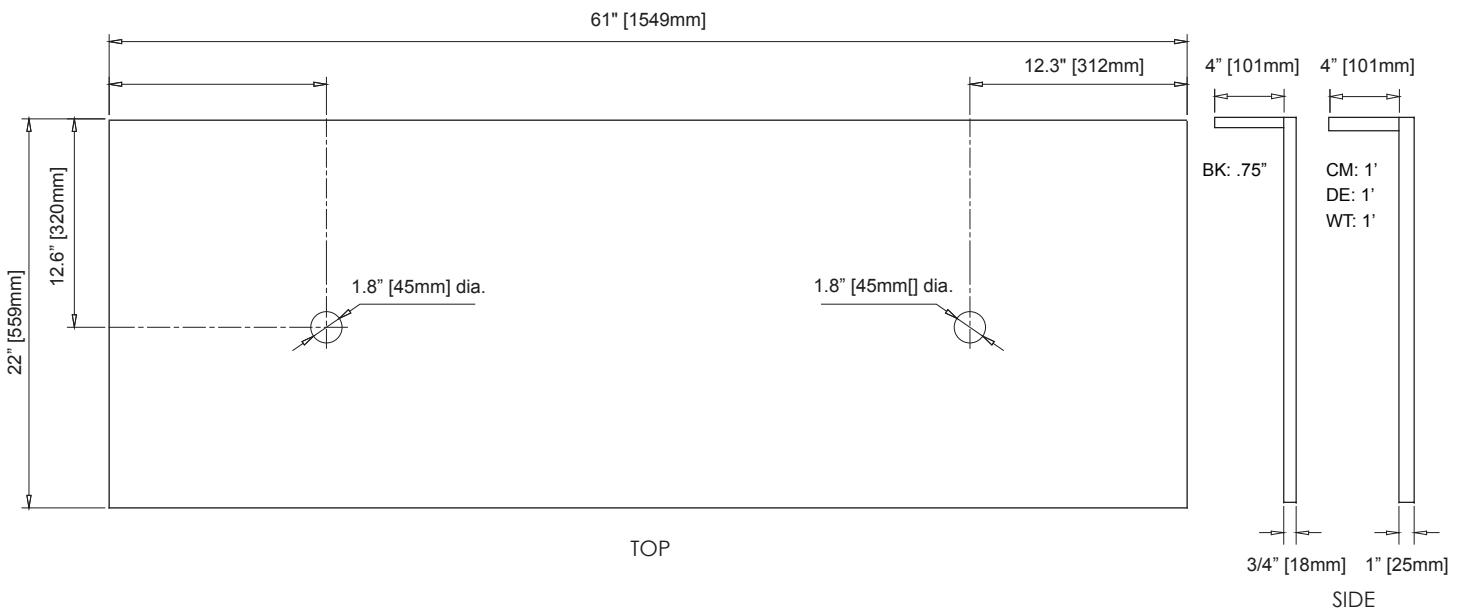

FEATURES

- Natural Black Granite, Galala Beige Marble or White Carrara Marble
- Natural surface variations and markings
- Available in five standard sizes - 25", 31", 37", 49" and 61"
- Top pre-cut for standard drain outlets only
- Backsplash included

COLORS / FINISHES

- BK: Black Granite
- CM: Galala Beige Marble
- WT: White Carrara Marble

NOMINAL DIMENSIONS

- 61" Width x 22" Depth x .75" Thick (Black Granite only)
- 61" Width x 22" Depth x 1" Thick

SPECIFIED MODEL

PRODUCT DIAGRAM

* Please note that all stated sizes of Ryvyr's products are nominal and subject to variations of + or - 1/4 inch (wood, glass) and + or - 3/8 inch (stone, ceramic).