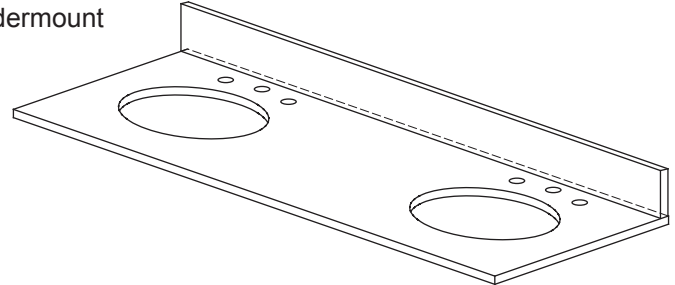

FEATURES

- Natural Black Granite, or Dark Emperador, Galala Beige or White Carrara Marble
- Natural surface variations and markings
- Available in five standard sizes - 25", 31", 37", 49" and 61" sizes
- Top pre-cut for 8" widespread faucet and vitreous china undermount
- Backsplash included

COLORS / FINISHES

- BK: Black Granite
- CM: Galala Beige Marble
- DE: Dark Emperador Marble
- WT: White Carrara Marble

NOMINAL DIMENSIONS

- 61" Width x 22" Depth x .75" Thick (Black Granite Only)
- 61" Width x 22" Depth x 1" Thick