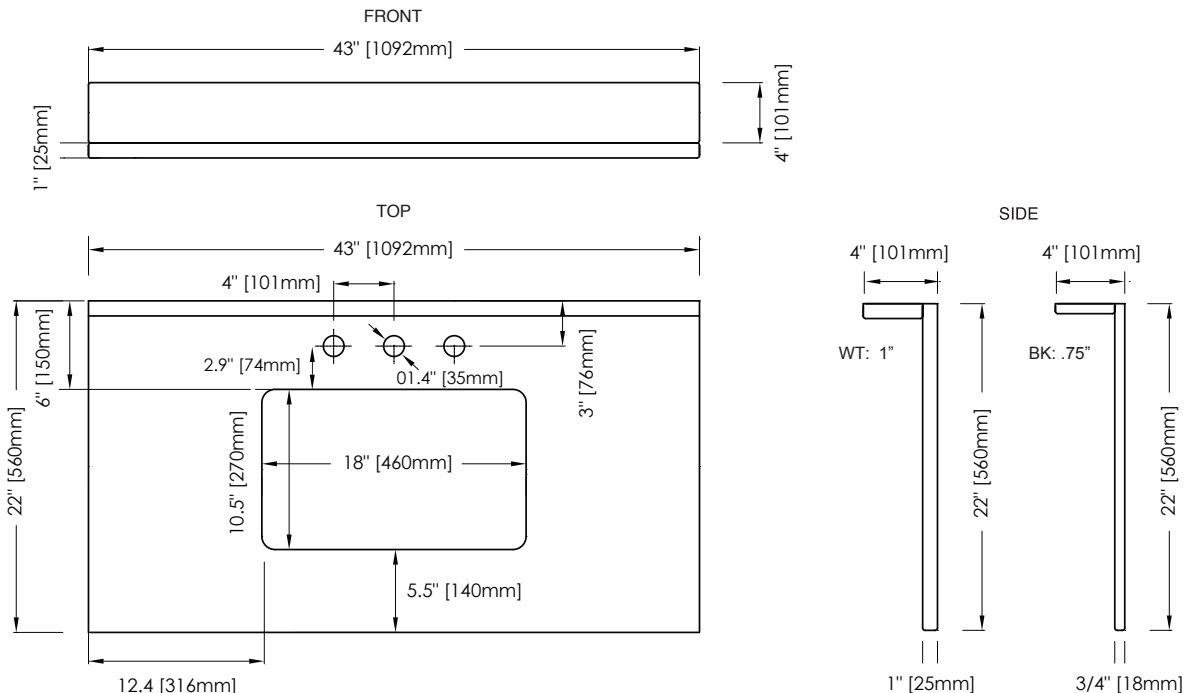

COLORS / FINISHES

- BK: Black Granite
- WT: White Carrara Marble

NOMINAL DIMENSIONS

- 43" Width x 22" Depth x .75" Thick - Black Granite
- 43" Width x 22" Depth x 1" Thick - White Carrara Marble

SPECIFIED MODEL

PRODUCT DIAGRAM

* Please note that all stated sizes of Ryvyr's products are nominal and subject to variations of + or - 1/4 inch (wood, glass) and + or - 3/8 inch (stone, ceramic).

FEATURES

- Natural Black Granite or White Carrara Marble
- Natural surface variations and markings
- Pre-cut for single faucet hole
- Top pre-cut for CUM198RWT rectangular undermount
- Also available in 25", 31" and 37" sizes
- Backsplash included

PRODUCT DIAGRAM

* Please note that all stated sizes of Ryvyr's products are nominal and subject to variations of + or - 1/4 inch (wood, glass) and + or - 3/8 inch (stone, ceramic).