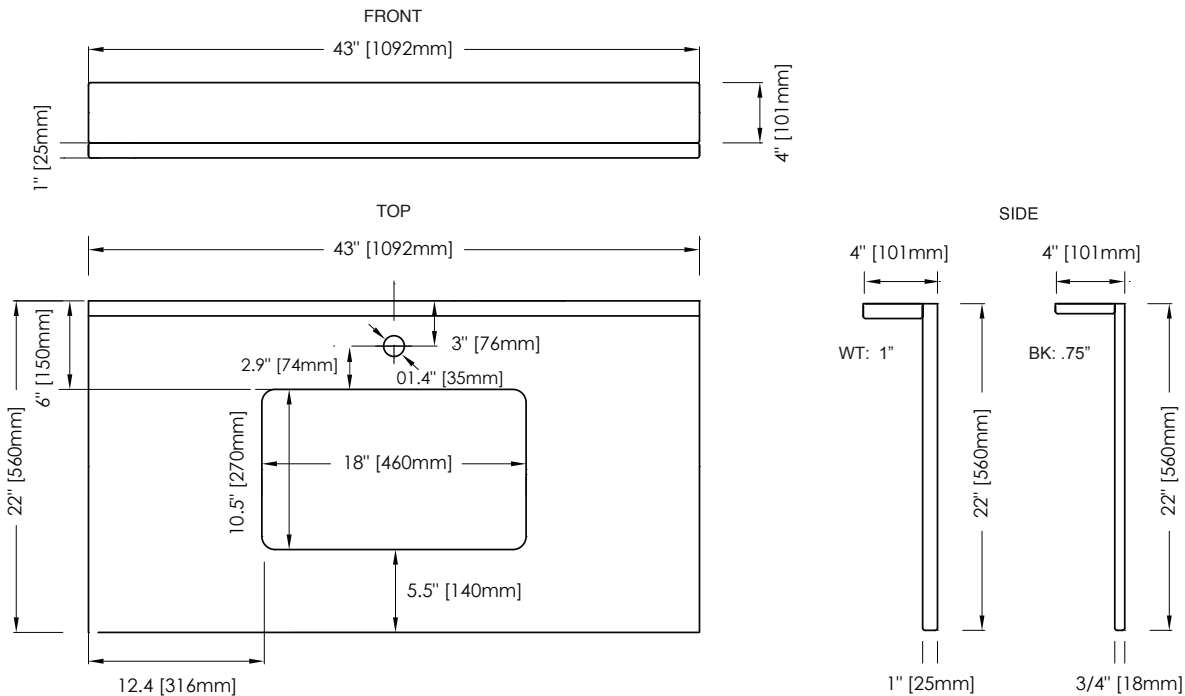

COLORS / FINISHES

- BK: Black Granite
- WT: White Carrara Marble

NOMINAL DIMENSIONS

- 43" Width x 22" Depth x .75" Thick - Black Granite
- 43" Width x 22" Depth x 1" Thick - White Carrara Marble

SPECIFIED MODEL

PRODUCT DIAGRAM

* Please note that all stated sizes of Ryvyr's products are nominal and subject to variations of + or - 1/4 inch (wood, glass) and + or - 3/8 inch (stone, ceramic).

FEATURES

- Natural Black Granite or White Carrara Marble
- Natural surface variations and markings
- Pre-cut for single faucet hole
- Top pre-cut for CUM198RWT rectangular undermount
- Also available in 25", 31" and 37" sizes
- Backsplash included

PRODUCT DIAGRAM

* Please note that all stated sizes of Ryvyr's products are nominal and subject to variations of + or - 1/4 inch (wood, glass) and + or - 3/8 inch (stone, ceramic).