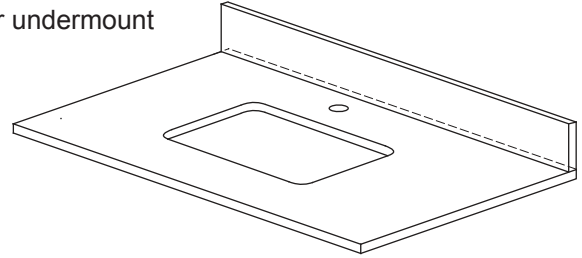

PRODUCT DIAGRAM

* Please note that all stated sizes of Ryvyr's products are nominal and subject to variations of + or - 1/4 inch (wood, glass) and + or - 3/8 inch (stone, ceramic).

FEATURES

- Natural Black Granite or White Carrara Marble
- Natural surface variations and markings
- Available in three standard sizes 25", 31" and 37" sizes
- Top pre-cut for single-hole faucet and CUM198RWT rectangular undermount
- Backsplash included

COLORS / FINISHES

- BK: Black Granite
- WT: White Carrara Marble

NOMINAL DIMENSIONS

- 37" Width x 22" Depth x .75" Thick - Black Granite
- 37" Width x 22" Depth x 1" Thick - White Carrara Marble

SPECIFIED MODEL