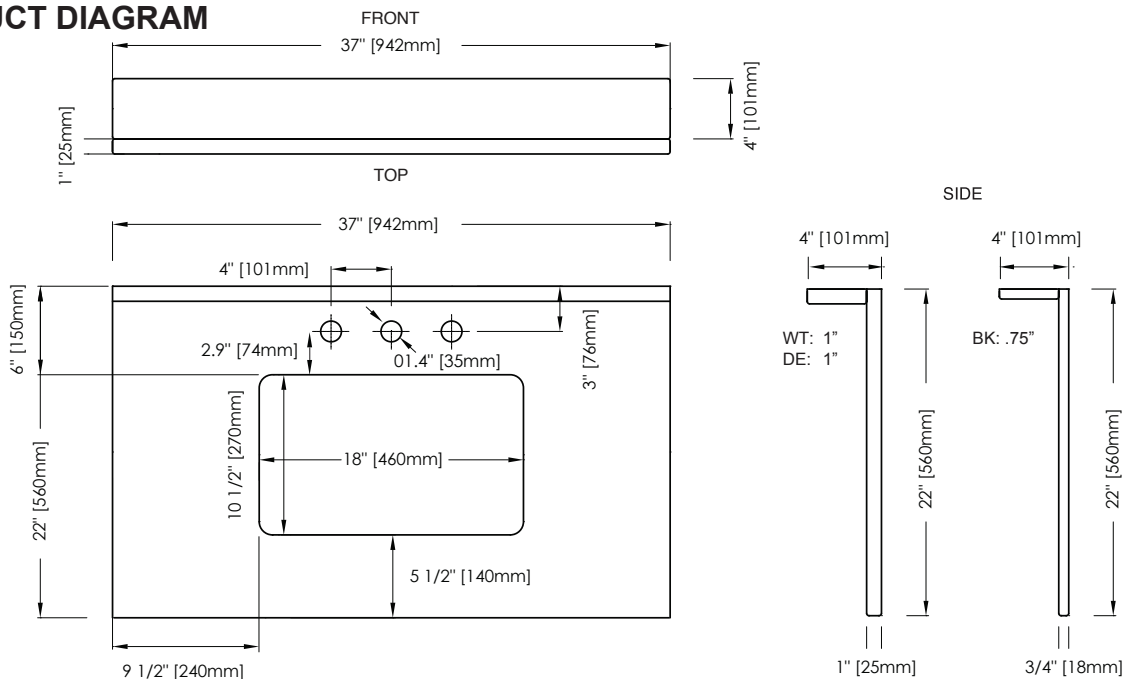

PRODUCT DIAGRAM