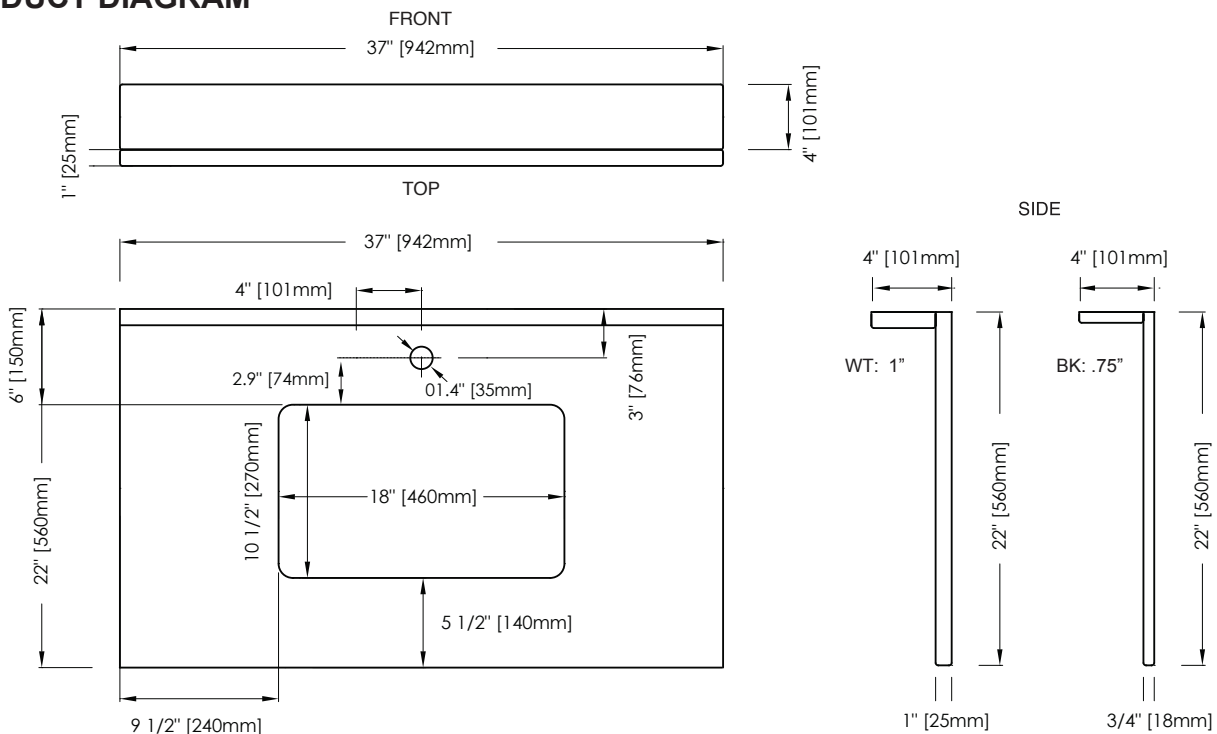

COLORS / FINISHES

- BK: Black Granite
- WT: White Carrara Marble

NOMINAL DIMENSIONS

- 37" Width x 22" Depth x .75" Thick - Black Granite
- 37" Width x 22" Depth x 1" Thick - White Carrara Marble

SPECIFIED MODEL

PRODUCT DIAGRAM

* Please note that all stated sizes of Ryvyr's products are nominal and subject to variations of + or - 1/4 inch (wood, glass) and + or - 3/8 inch (stone, ceramic).

FEATURES

- Natural Black Granite or White Carrara Marble
- Natural surface variations and markings
- Available in three standard sizes 25", 31" and 37" sizes
- Top pre-cut for single-hole faucet and CUM198RWT rectangular undermount
- Backsplash included

PRODUCT DIAGRAM

* Please note that all stated sizes of Ryvyr's products are nominal and subject to variations of + or - 1/4 inch (wood, glass) and + or - 3/8 inch (stone, ceramic).