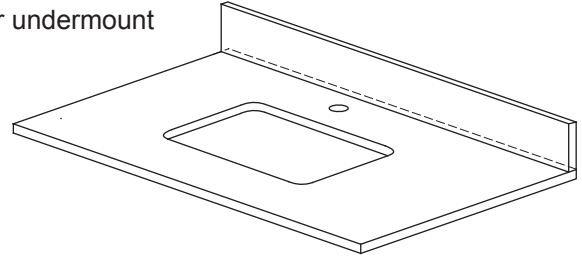

PRODUCT DIAGRAM

FEATURES

- Natural Black Granite or White Carrara Marble
- Natural surface variations and markings
- Available in three standard sizes 25", 31" and 37" sizes
- Top pre-cut for single-hole faucet and CUM198RWT rectangular undermount
- Backsplash included

COLORS / FINISHES

- BK: Black Granite
- WT: White Carrara Marble

NOMINAL DIMENSIONS

- 37" Width x 22" Depth x .75" Thick - Black Granite
- 37" Width x 22" Depth x 1" Thick - White Carrara Marble

SPECIFIED MODEL