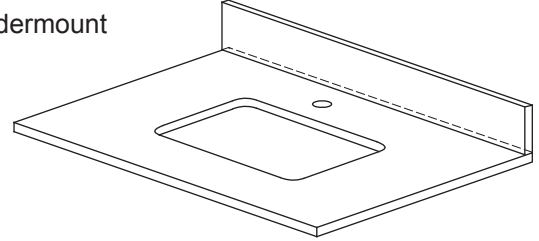

PRODUCT DIAGRAM

* Please note that all stated sizes of Ryvyr's products are nominal and subject to variations of + or - 1/4 inch (wood, glass) and + or - 3/8 inch (stone, ceramic).

FEATURES

- Natural Black Granite or White Carrara Marble
- Natural surface variations and markings
- Available in three standard sizes 25", 31" and 37" sizes
- Top pre-cut for single-hole faucet and CUM198RWT rectangular undermount
- Backsplash included

COLORS / FINISHES

- BK: Black Granite
- WT: White Carrara Marble

NOMINAL DIMENSIONS

- 31" Width x 22" Depth x .75" Thick - Black Granite
- 31" Width x 22" Depth x 1" Thick - White Carrara Marble

SPECIFIED MODEL