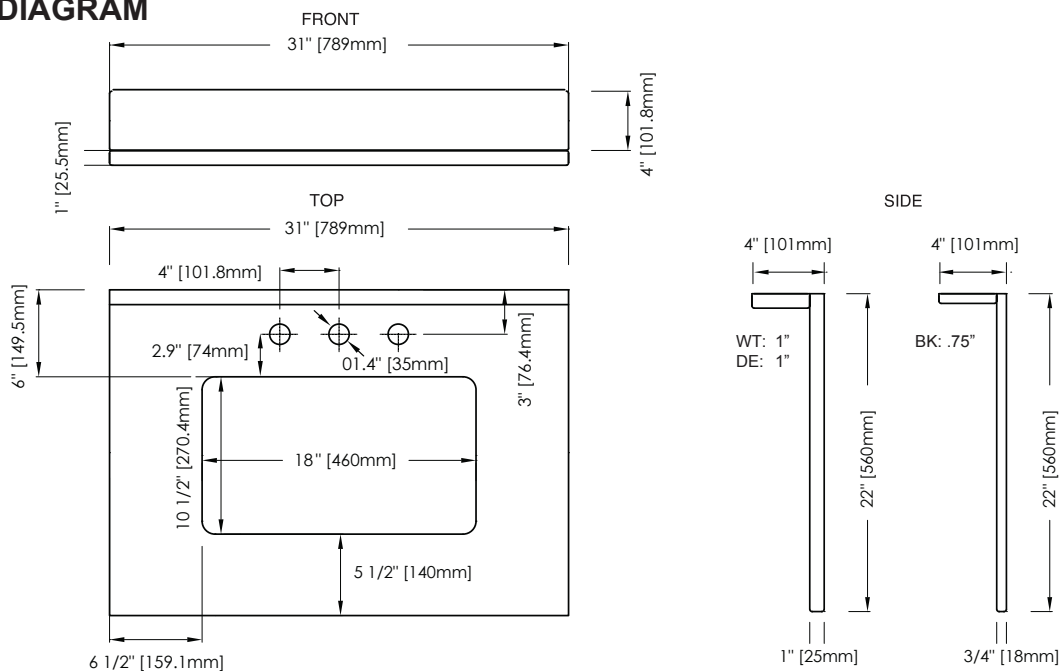

COLORS / FINISHES

- BK: Black Granite
- DE: Dark Emperador Marble
- WT: White Carrara Marble

NOMINAL DIMENSIONS

- 31" Width x 22" Depth x .75" Thick - Black Granite
- 31" Width x 22" Depth x 1" Thick - White Carrara Marble

PRODUCT DIAGRAM

* Please note that all stated sizes of Ryvyr's products are nominal and subject to variations of + or - 1/4 inch (wood, glass) and + or - 3/8 inch (stone, ceramic).

FEATURES

- Natural Black Granite or White Carrara Marble
- Natural surface variations and markings
- Available in three standard sizes 25", 31" and 37" sizes
- Top pre-cut for single-hole faucet and CUM198RWT rectangular undermount
- Backsplash included

COLORS / FINISHES

- BK: Black Granite
- WT: White Carrara Marble

NOMINAL DIMENSIONS

- 31" Width x 22" Depth x .75" Thick - Black Granite
- 31" Width x 22" Depth x 1" Thick - White Carrara Marble

SPECIFIED MODEL

PRODUCT DIAGRAM

* Please note that all stated sizes of Ryvyr's products are nominal and subject to variations of + or - 1/4 inch (wood, glass) and + or - 3/8 inch (stone, ceramic).