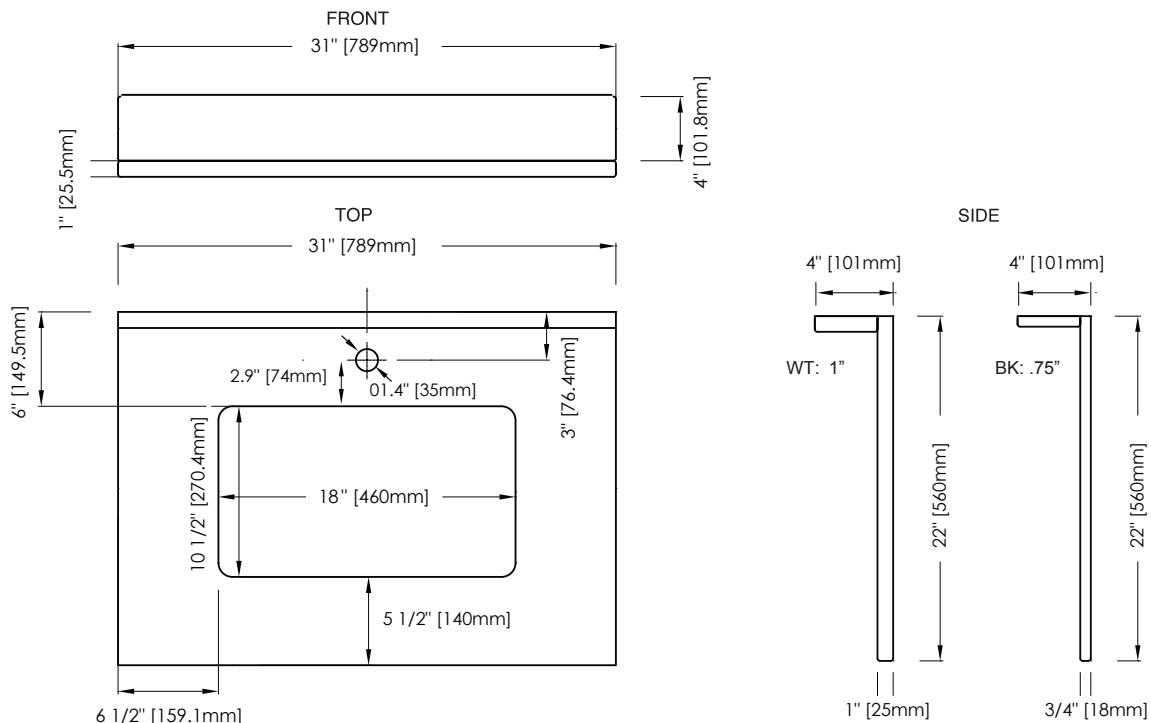

COLORS / FINISHES

- BK: Black Granite
- DE: Dark Emperador Marble
- WT: White Carrara Marble

NOMINAL DIMENSIONS

- 31" Width x 22" Depth x .75" Thick - Black Granite
- 31" Width x 22" Depth x 1" Thick - White Carrara Marble

PRODUCT DIAGRAM

* Please note that all stated sizes of Ryvyr's products are nominal and subject to variations of + or - 1/4 inch (wood, glass) and + or - 3/8 inch (stone, ceramic).

FEATURES

- Natural Black Granite or White Carrara Marble
- Natural surface variations and markings
- Available in three standard sizes 25", 31" and 37" sizes
- Top pre-cut for single-hole faucet and CUM198RWT rectangular undermount
- Backsplash included

COLORS / FINISHES

- BK: Black Granite
- WT: White Carrara Marble

NOMINAL DIMENSIONS

- 31" Width x 22" Depth x .75" Thick - Black Granite
- 31" Width x 22" Depth x 1" Thick - White Carrara Marble

SPECIFIED MODEL

PRODUCT DIAGRAM

* Please note that all stated sizes of Ryvyr's products are nominal and subject to variations of + or - 1/4 inch (wood, glass) and + or - 3/8 inch (stone, ceramic).