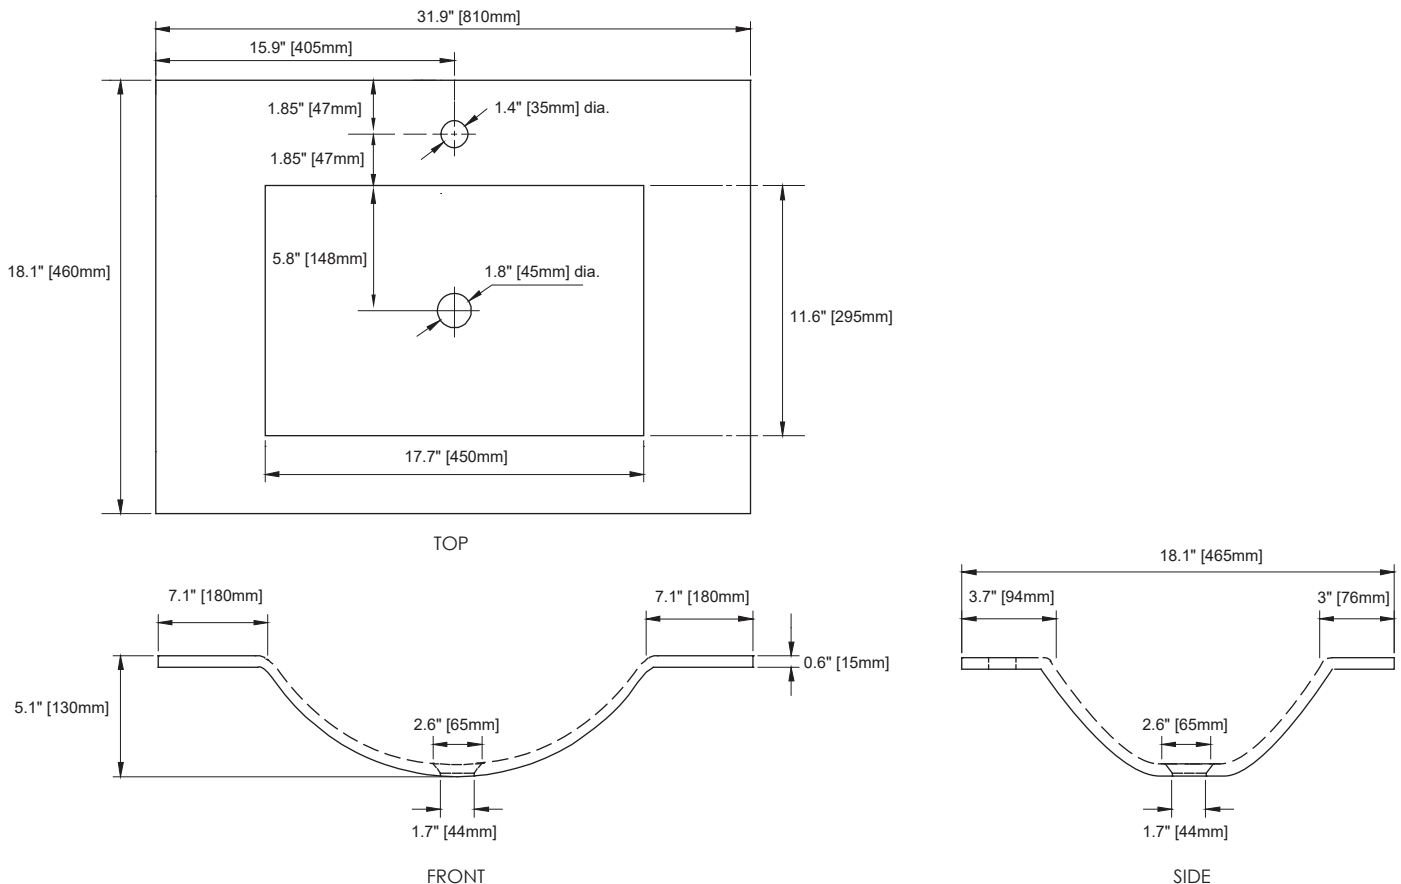

FEATURES

- Depth, clarity and strength of tempered glass
- Available sizes: 61cm and 81cm
- Top pre-cut for single hole faucet and standard drain outlet
- Backsplash not available for metric sizes

COLORS / FINISHES

- BK: Black ▪ WT: White

NOMINAL DIMENSIONS

- 31.9" Width x 18.3" Depth | 810mm x 465mm

SPECIFIED MODEL

| MODEL | DESCRIPTION | COLORS / FINISHES |
|----------|-----------------------|--------------------------------|
| GST81MBK | 81cm Glass Vanity Top | <input type="checkbox"/> Black |
| GST81MWT | 81cm Glass Vanity Top | <input type="checkbox"/> White |

PRODUCT DIAGRAM

* Please note that all stated sizes are nominal. Measurements were taken to outside edges.