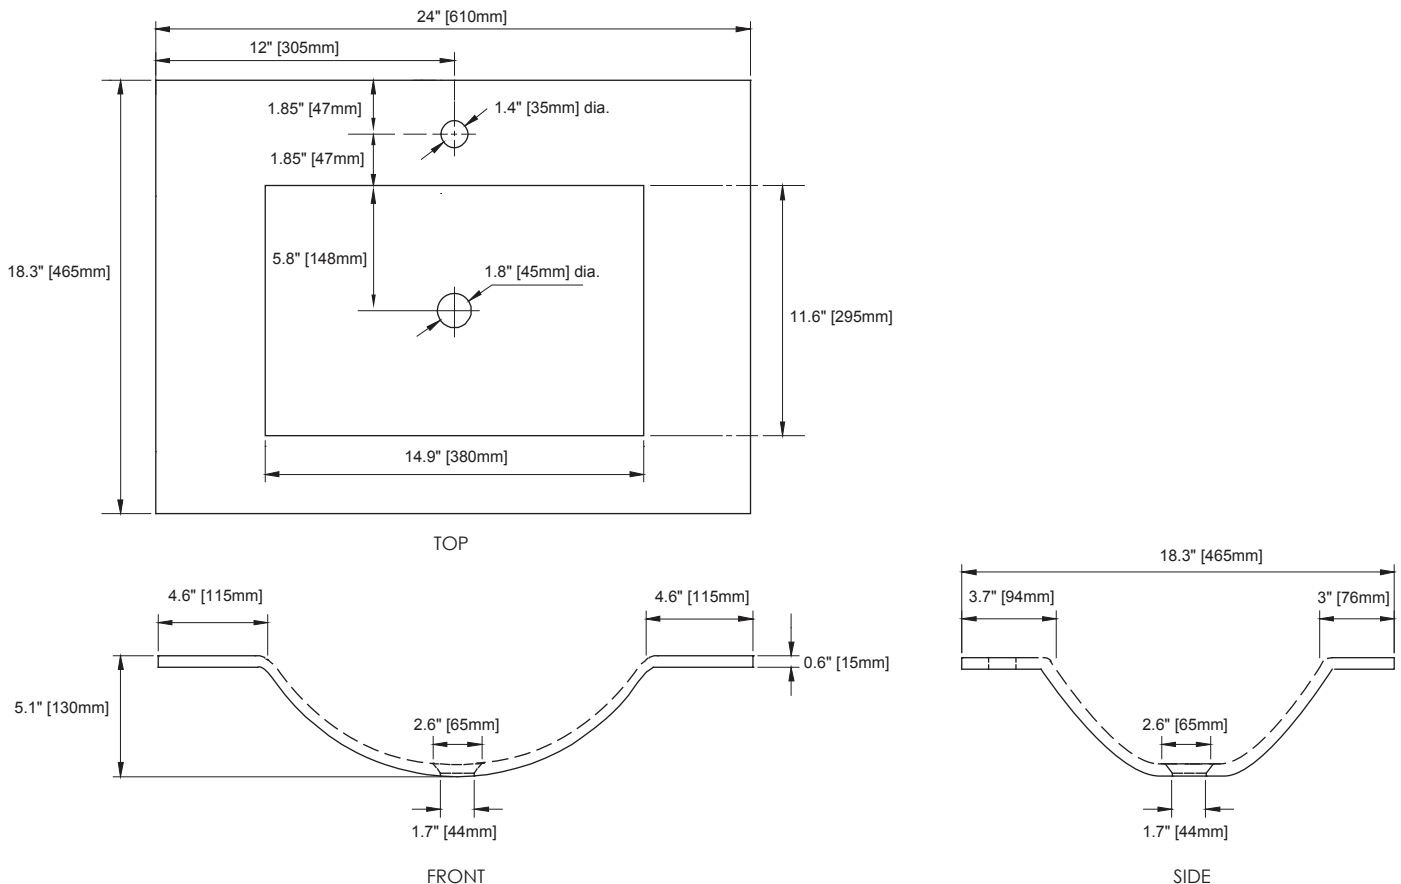

### FEATURES

- Depth, clarity and strength of tempered glass
- Available sizes: 61cm and 81cm
- Top pre-cut for single-hole faucet and standard drain outlet
- Backsplash not available for metric sizes

### NOMINAL DIMENSIONS

- 24" Width x 18.3" Depth | 610mm x 465mm

### PRODUCT DIAGRAM

\* Please note that all stated sizes are nominal. Measurements were taken to outside edges.