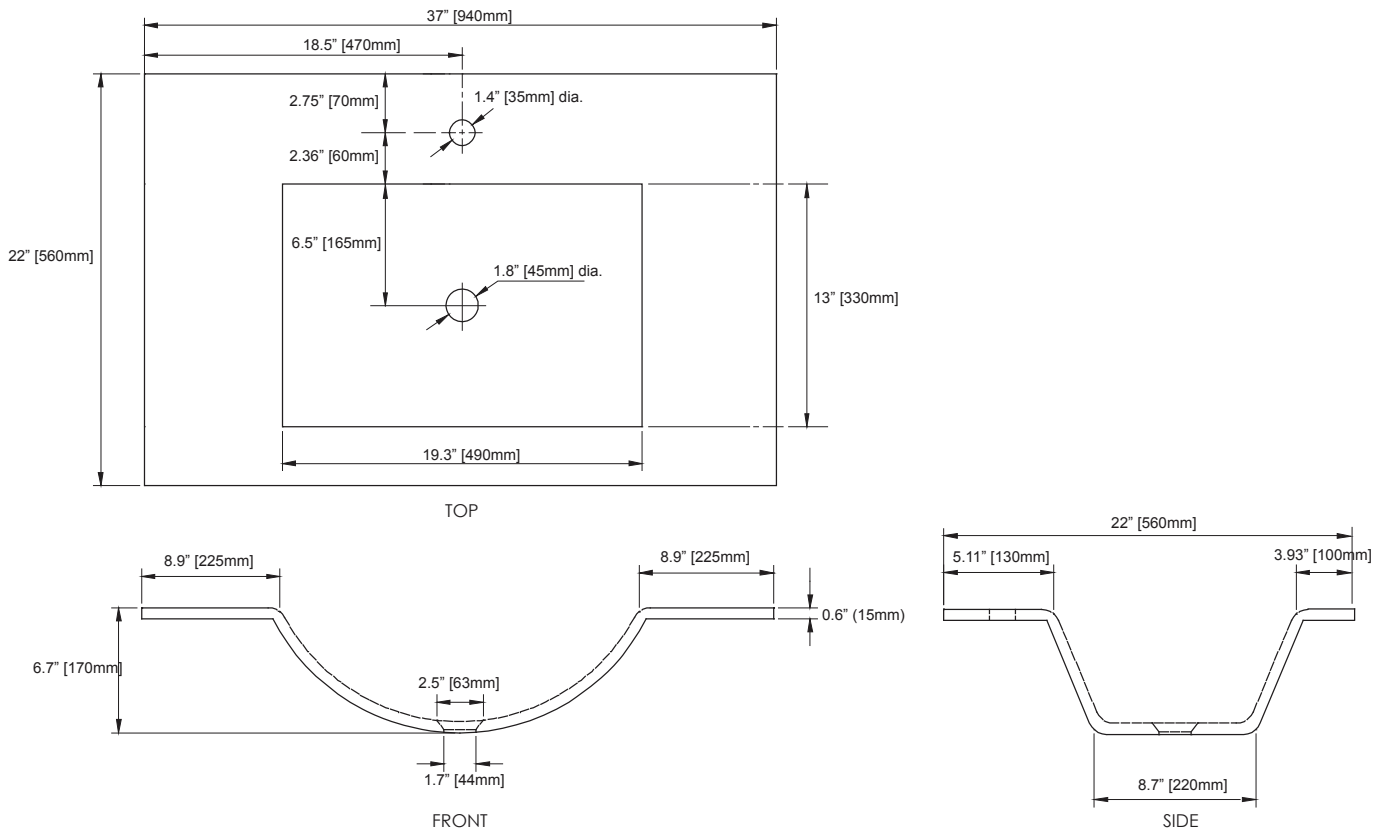

FEATURES

- Depth, clarity and strength of tempered glass
- Available in 25", 31" and 37" sizes
- Top pre-cut for single hole faucet and standard drain outlet
- Backsplash included

COLORS / FINISH

- WT: White

NOMINAL DIMENSIONS

- 37" Width x 22" Depth

SPECIFIED MODEL

MODEL	DESCRIPTION	COLORS / FINISH
GST370WT	37" Glass Vanity Top	☐ White

RECOMMENDED COMPONENT		
GS100BN/CP	Grid Drain without Overflow	☐ Brushed Nickel ☐ Chrome
UM100BN/CP	Umbrella Drain without Overflow	☐ Brushed Nickel ☐ Chrome
UM101BN/CP	Umbrella Drain without Overflow	☐ Brushed Nickel ☐ Chrome
UM200BN/CP	Umbrella Drain without Overflow	☐ Brushed Nickel ☐ Chrome

PRODUCT DIAGRAM

* Please note that all stated sizes are nominal and may vary slightly within the normal range of tolerances. Measurements were taken to outside edges.