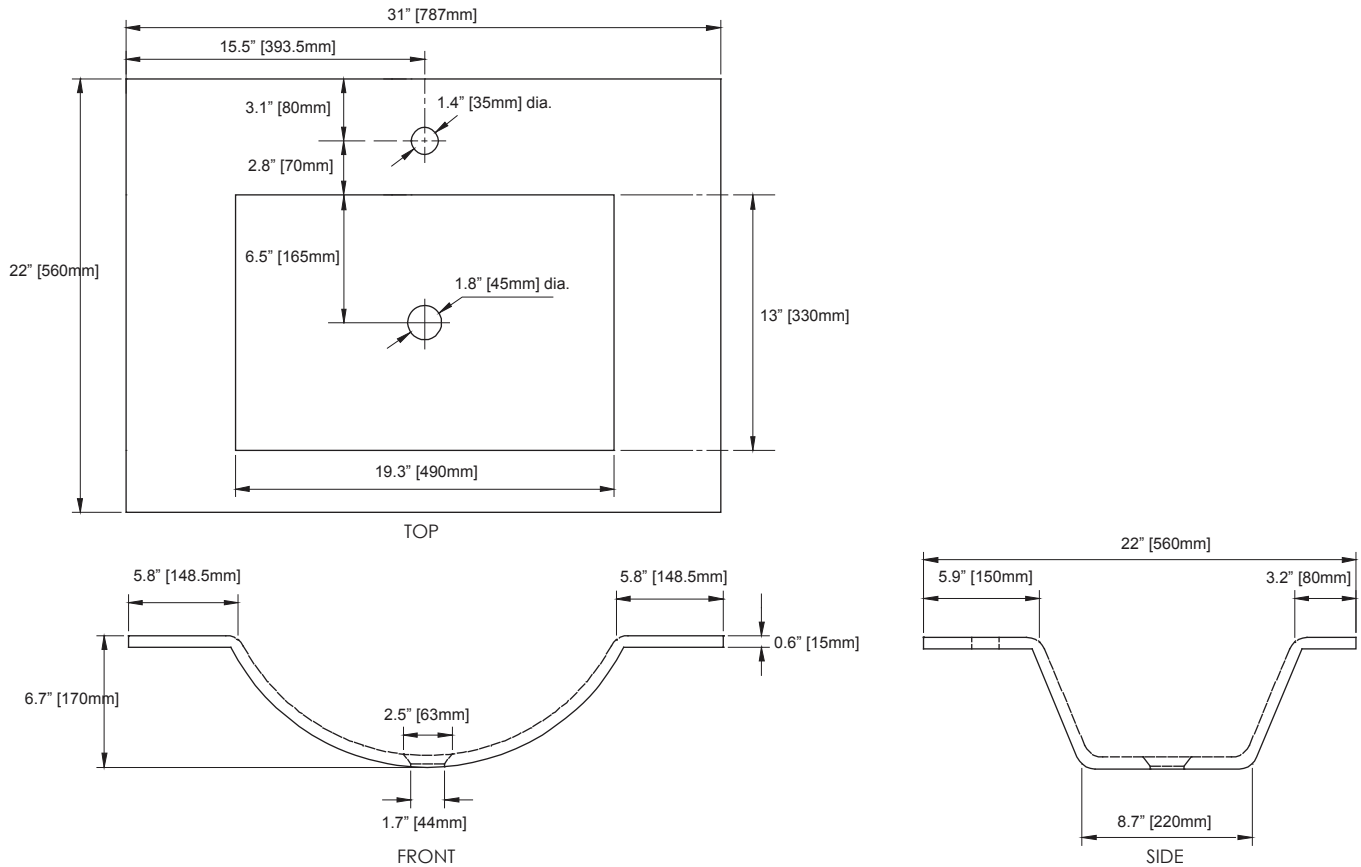

FEATURES

- Depth, clarity and strength of tempered glass
- Available in 25", 31" and 37" sizes
- Top pre-cut for single hole faucet and standard drain outlet
- Backsplash included

COLORS / FINISH

- WT: White

NOMINAL DIMENSIONS

- 31" Width x 22" Depth

SPECIFIED MODEL

MODEL	DESCRIPTION	COLORS / FINISH
GST310WT	31" Glass Vanity Top	☐ White

RECOMMENDED COMPONENT		
GS100BN/CP	Grid Drain without Overflow	☐ Brushed Nickel ☐ Chrome
UM100BN/CP	Umbrella Drain without Overflow	☐ Brushed Nickel ☐ Chrome
UM101BN/CP	Umbrella Drain without Overflow	☐ Brushed Nickel ☐ Chrome
UM200BN/CP	Umbrella Drain without Overflow	☐ Brushed Nickel ☐ Chrome

PRODUCT DIAGRAM

* Please note that all stated sizes are nominal and may vary slightly within the normal range of tolerances. Measurements were taken to outside edges.