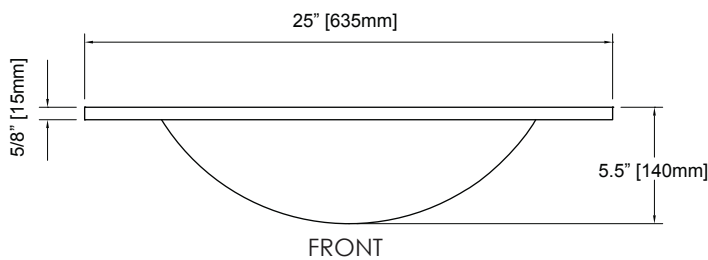

### FEATURES

- Depth, clarity and strength of tempered glass
- Available in 25", 31" and 37" sizes
- Top pre-cut for single hole faucet and standard drain outlet
- Backsplash included

### NOMINAL DIMENSIONS

- 25" Width x 22" Depth

### PRODUCT DIAGRAM

\* Please note that all stated sizes are nominal and may vary slightly within the normal range of tolerances. Measurements were taken to outside edges.