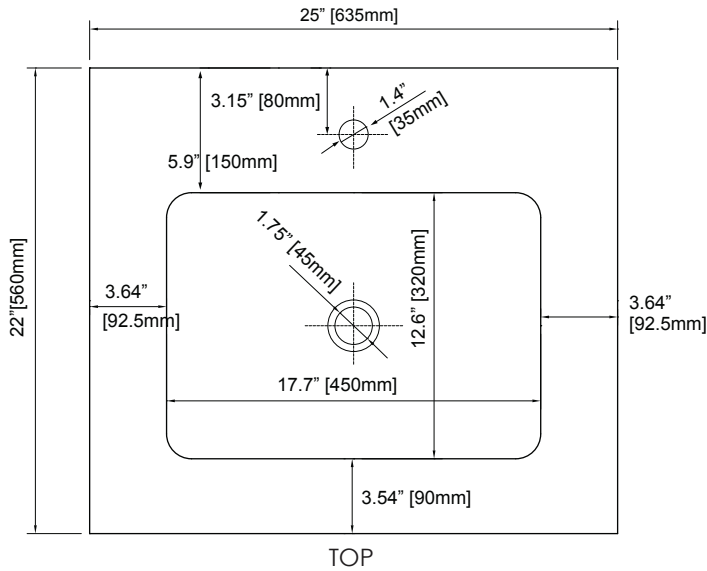

### FEATURES

- Depth, clarity and strength of tempered glass
- Available in 25", 31" and 37" sizes
- Top pre-cut for single hole faucet and standard drain outlet
- Backsplash included

### NOMINAL DIMENSIONS

- 25" Width x 22" Depth

### PRODUCT DIAGRAM

\* Please note that all stated sizes are nominal and may vary slightly within the normal range of tolerances. Measurements were taken to outside edges.