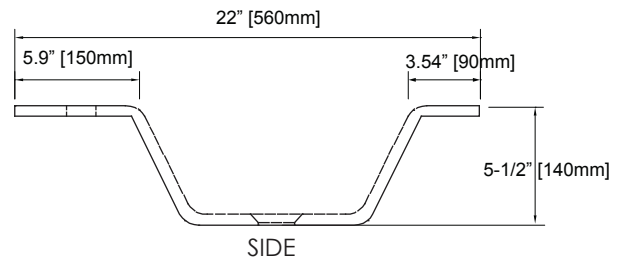

### FEATURES

- Depth, clarity and strength of tempered glass
- Available in 25", 31" and 37" sizes
- Top pre-cut for single hole faucet and standard drain outlet
- Backsplash included

### NOMINAL DIMENSIONS

- 25" Width x 22" Depth

### PRODUCT DIAGRAM

\* Please note that all stated sizes are nominal and may vary slightly within the normal range of tolerances. Measurements were taken to outside edges.