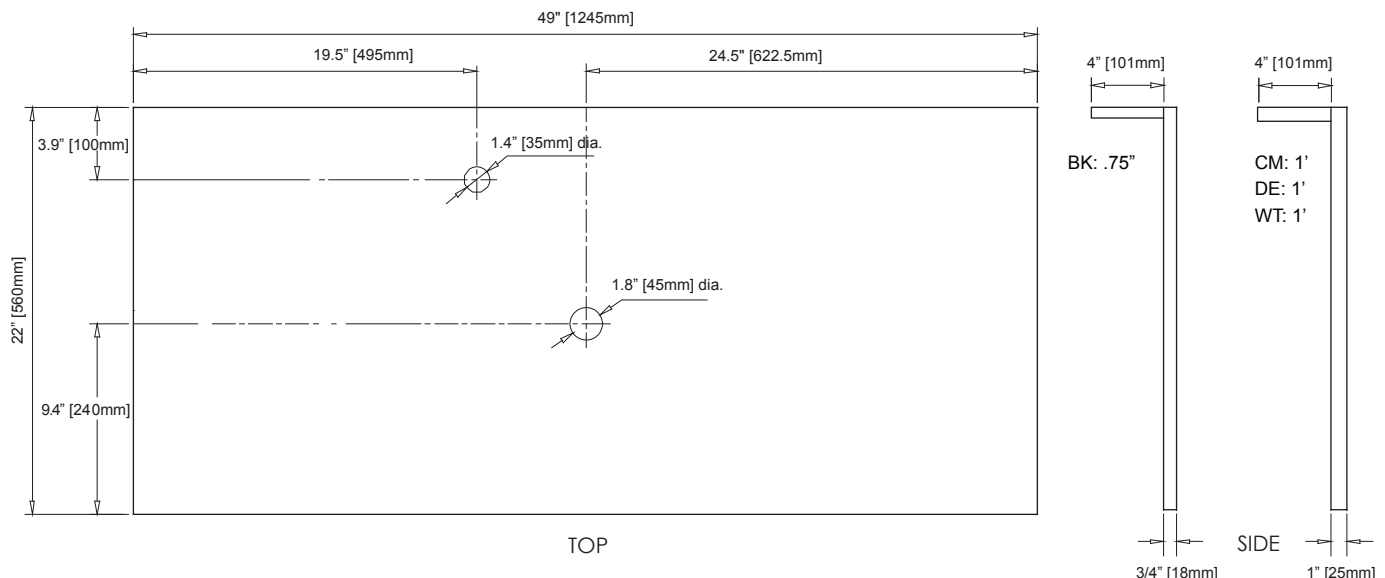

FEATURES

- Natural Black Granite, Galala Beige Marble or White Carrara Marble
- Natural surface variations and markings
- Available in five standard sizes - 25", 31", 37", 49" and 61"
- Top pre-cut for single-hole faucet and standard drain outlet
- Backsplash included

COLORS / FINISHES

- BK: Black Granite
- CM: Galala Beige Marble
- WT: White Carrara Marble

NOMINAL DIMENSIONS

- 49" Width x 22" Depth x .75" Thick (Black Granite only)
- 49" Width x 22" Depth x 1" Thick

SPECIFIED MODEL

MODEL	DESCRIPTION	COLORS / FINISHES
GRVT490BK	49" Stone Vessel Top	<input type="checkbox"/> Black Granite
MAVT490CM	49" Stone Vessel Top	<input type="checkbox"/> Galala Beige Marble
MAVT490WT	49" Stone Vessel Top	<input type="checkbox"/> White Carrara Marble

PRODUCT DIAGRAM

* Please note that all stated sizes of Ryvyr's products are nominal and subject to variations of + or - 1/4 inch (wood, glass) and + or - 3/8 inch (stone, ceramic).