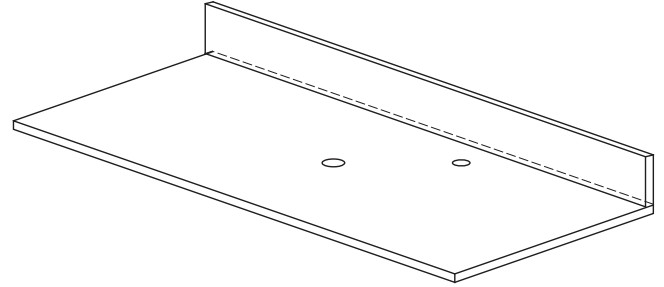

FEATURES

- Natural Black Granite, Galala Beige Marble or White Carrara Marble
- Natural surface variations and markings
- Available in five standard sizes - 25", 31", 37", 49" and 61"
- Top pre-cut for single-hole faucet and standard drain outlet
- Backsplash included

COLORS / FINISHES

- BK: Black Granite
- CM: Galala Beige Marble
- WT: White Carrara Marble

NOMINAL DIMENSIONS

- 49" Width x 22" Depth x .75" Thick (Black Granite only)
- 49" Width x 22" Depth x 1" Thick

SPECIFIED MODEL

PRODUCT DIAGRAM

* Please note that all stated sizes of Ryvyr's products are nominal and subject to variations of + or - 1/4 inch (wood, glass) and + or - 3/8 inch (stone, ceramic).