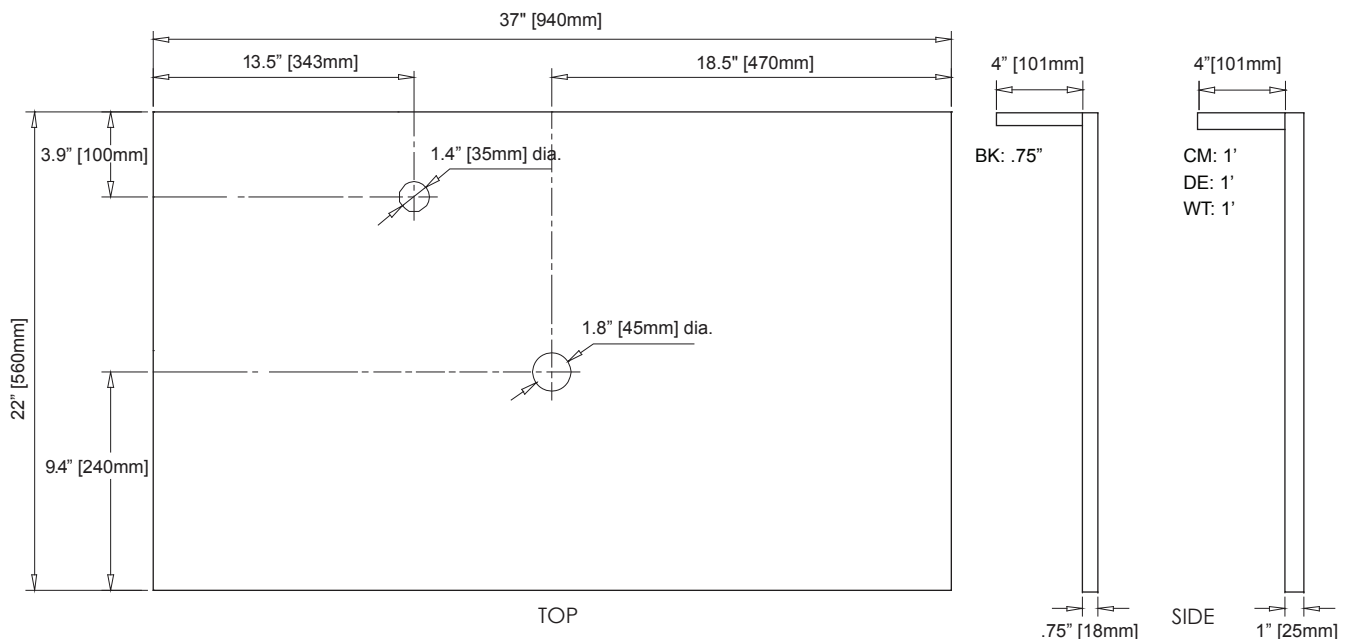

FEATURES

- Natural Black Granite, Galala Beige Marble or White Carrara Marble
- Natural surface variations and markings
- Available in five standard sizes - 25", 31", 37", 49" and 61"
- Top pre-cut for single-hole faucet and standard drain outlet
- Backsplash included

COLORS / FINISHES

- BK: Black Granite
- CM: Galala Beige Marble
- WT: White Carrara Marble

NOMINAL DIMENSIONS

- 37" Width x 22" Depth x .75" Thick (Black Granite only)
- 37" Width x 22" Depth x 1" Thick

SPECIFIED MODEL

MODEL	DESCRIPTION	COLORS / FINISHES
GRVT370BK	37" Stone Vessel Top	<input type="checkbox"/> Black Granite
MAVT370CM	37" Stone Vessel Top	<input type="checkbox"/> Galala Beige Marble
MAVT370WT	37" Stone Vessel Top	<input type="checkbox"/> White Carrara Marble

PRODUCT DIAGRAM

* Please note that all stated sizes of Ryvyr's products are nominal and subject to variations of + or - 1/4 inch (wood, glass) and + or - 3/8 inch (stone, ceramic).