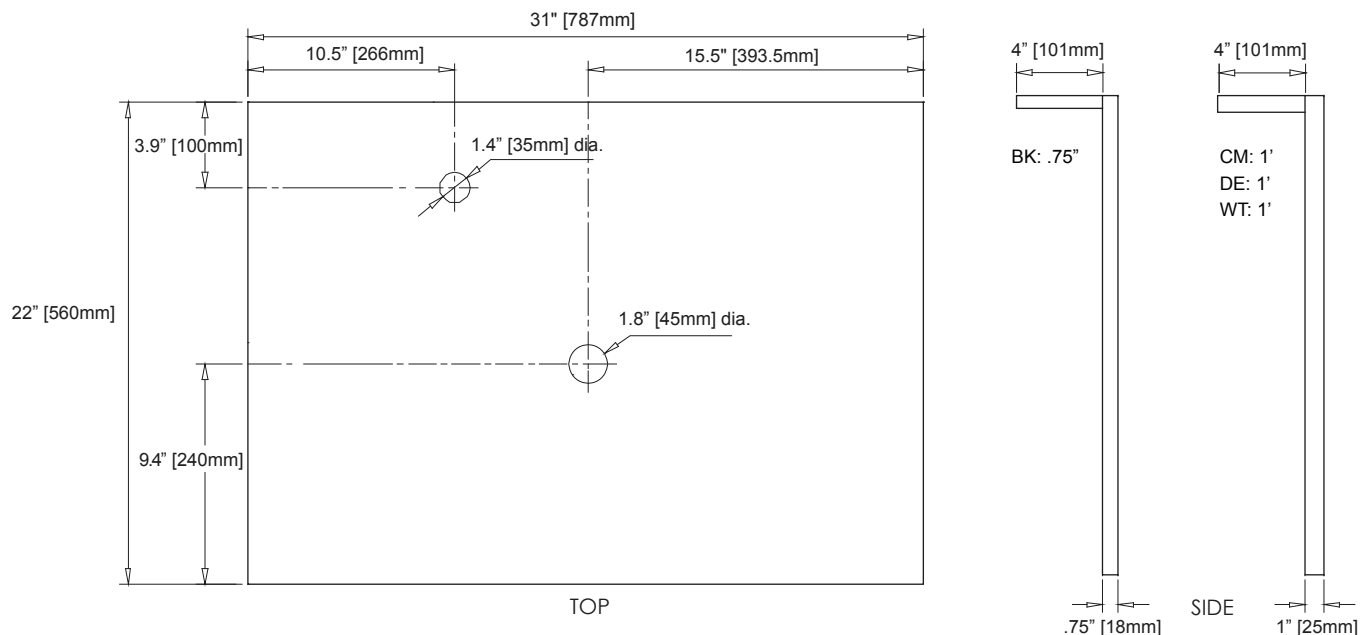

FEATURES

- Natural Black Granite, Galala Beige Marble or White Carrara Marble
- Natural surface variations and markings
- Available in five standard sizes - 25", 31", 37", 49" and 61"
- Top pre-cut for single-hole faucet and standard drain outlet
- Backsplash included

COLORS / FINISHES

- BK: Black Granite
- CM: Galala Beige Marble
- WT: White Carrara Marble

NOMINAL DIMENSIONS

- 31" Width x 22" Depth x .75" Thick (Black Granite only)
- 31" Width x 22" Depth x 1" Thick

SPECIFIED MODEL

MODEL	DESCRIPTION	COLORS / FINISHES
GRVT310BK	31" Stone Vessel Top	<input type="checkbox"/> Black Granite
MAVT310CM	31" Stone Vessel Top	<input type="checkbox"/> Galala Beige Marble
MAVT310WT	31" Stone Vessel Top	<input type="checkbox"/> White Carrara Marble

PRODUCT DIAGRAM

* Please note that all stated sizes of Ryvyr's products are nominal and subject to variations of + or - 1/4 inch (wood, glass) and + or - 3/8 inch (stone, ceramic).