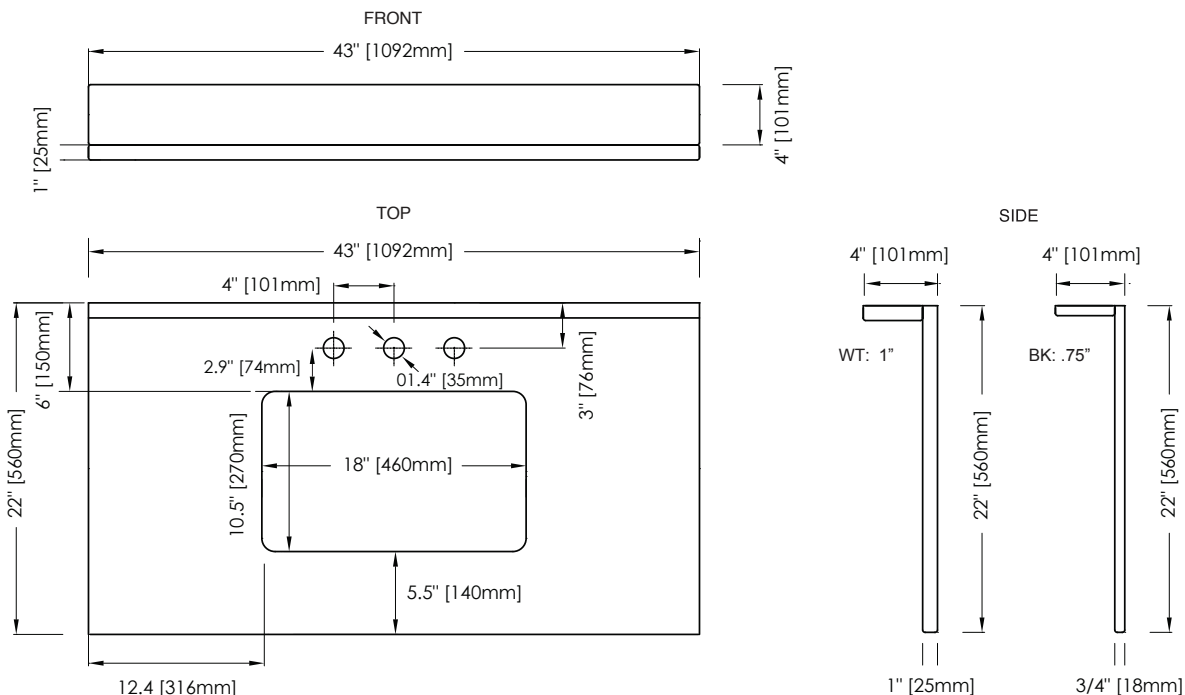

### FEATURES

- Natural Black Granite or White Carrara Marble
- Natural surface variations and markings
- Pre-cut for 8" widespread faucet
- Top pre-cut for CUM198RWT rectangular undermount
- Also available in 25", 31" and 37" sizes
- Backsplash included

### NOMINAL DIMENSIONS

- 43" Width x 22" Depth x .75" Thick - Black Granite
- 43" Width x 22" Depth x 1" Thick - White Carrara Marble

### PRODUCT DIAGRAM

\* Please note that all stated sizes of Ryvyr's products are nominal and subject to variations of + or - 1/4 inch (wood, glass) and + or - 3/8 inch (stone, ceramic).