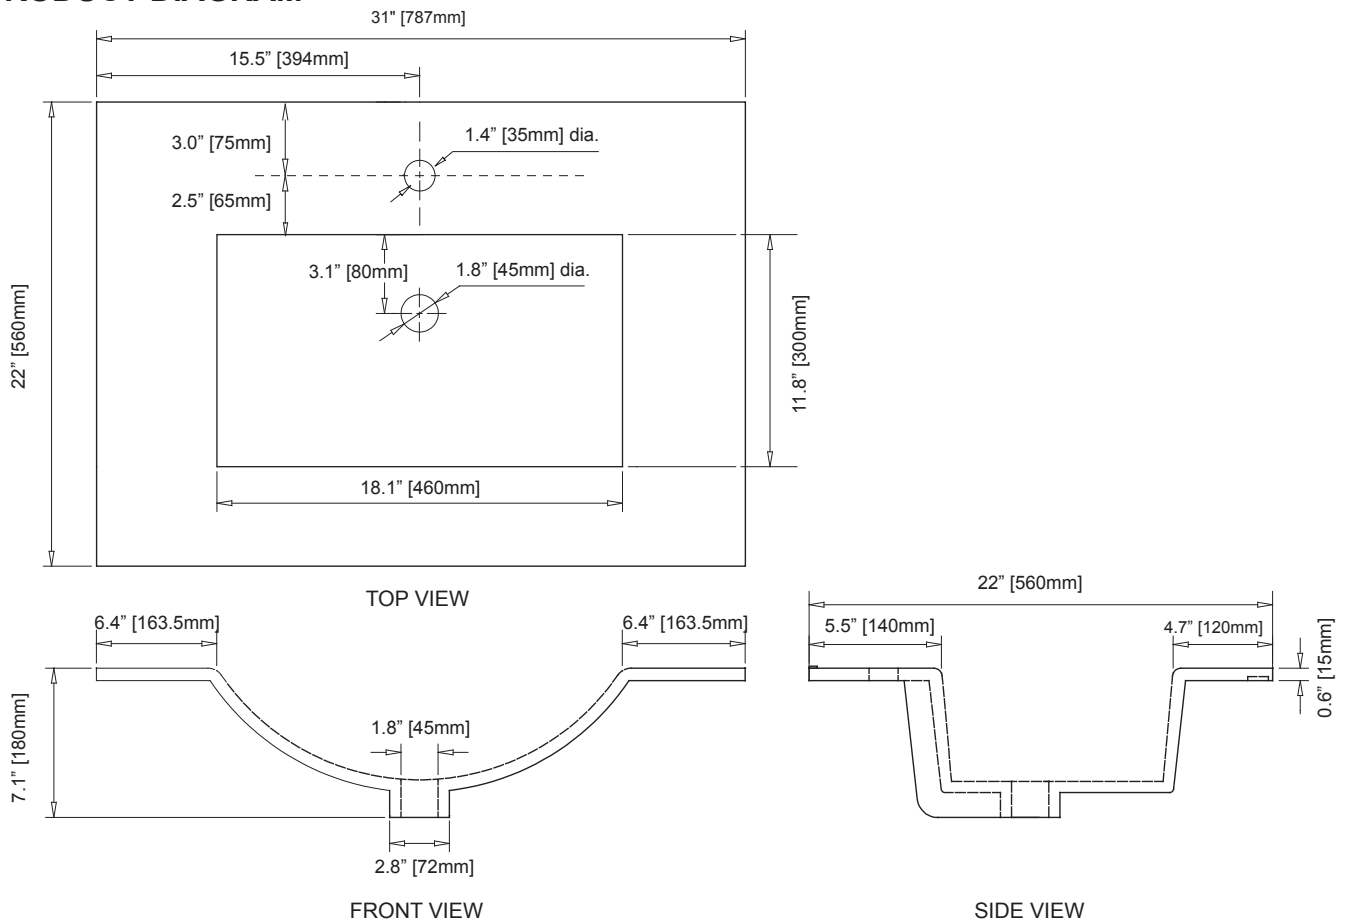

### FEATURES

- Glossy Vitreous China finish
- Rear overflow with square integral bowl
- Also available in four standard sizes - 25", 31", 37" and 49"
- Rear drip guard
- Top pre-cut for single-hole faucet and standard drain outlet

### NOMINAL DIMENSIONS

- 31" Width x 22" Depth

### SPECIFIED MODEL

MODEL	DESCRIPTION	COLORS / FINISHES
CST310WT	31" Vitreous China vanity top	<input type="checkbox"/> White

RECOMMENDED COMPONENTS		
UM110BN/UM110CP	Ryvyr Pop-up Umbrella Drain with Overflow	<input type="checkbox"/> Brushed Nickel <input type="checkbox"/> Chrome

### PRODUCT DIAGRAM

\* Please note that all stated sizes of Ryvyr's products are nominal and subject to variations of + or - 1/4 inch (wood, glass) and + or - 3/8 inch (stone, ceramic).