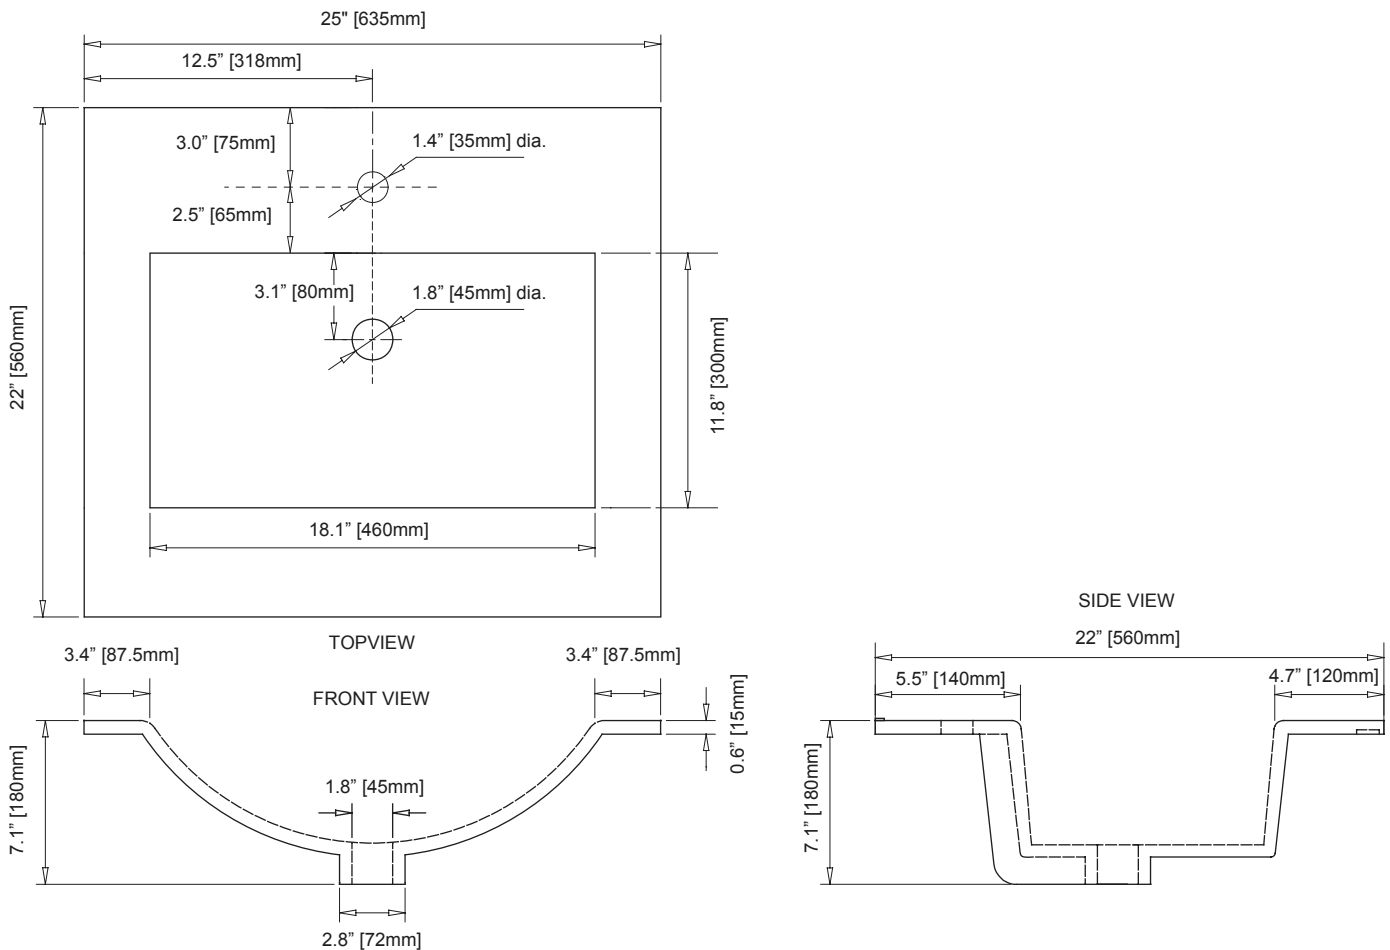

FEATURES

- Glossy Vitreous China finish
- Rear overflow with square integral bowl
- Available in four standard sizes - 25", 31", 37" and 49"
- Rear drip guard
- Top pre-cut for single-hole faucet and standard drain outlet

COLORS / FINISHES

- WT: White

NOMINAL DIMENSIONS

- 25" Width x 22" Depth

SPECIFIED MODEL

MODEL	DESCRIPTION	COLORS / FINISHES
CST250WT	25" Vitreous China vanity top	<input type="checkbox"/> White

RECOMMENDED COMPONENTS		
UM110BN/UM110CP	Ryvyr Pop-up Umbrella Drain with Overflow	<input type="checkbox"/> Brushed Nickel <input type="checkbox"/> Chrome

PRODUCT DIAGRAM

* Please note that all stated sizes of Ryvyr's products are nominal and subject to variations of + or - 1/4 inch (wood, glass) and + or - 3/8 inch (stone, ceramic).

FEATURES

- Glossy Vitreous China finish
- Rear overflow with square integral bowl
- Also available in four standard sizes - 25", 31", 37" and 49"
- Rear drip guard
- Top pre-cut for 8" widespread faucet and standard drain outlet

COLORS / FINISHES

- WT: White

NOMINAL DIMENSIONS

- 25" Width x 22" Depth

SPECIFIED MODEL

MODEL	DESCRIPTION	COLORS / FINISHES
CST250WT-3	25" Vitreous China vanity top	<input type="checkbox"/> White

RECOMMENDED COMPONENTS