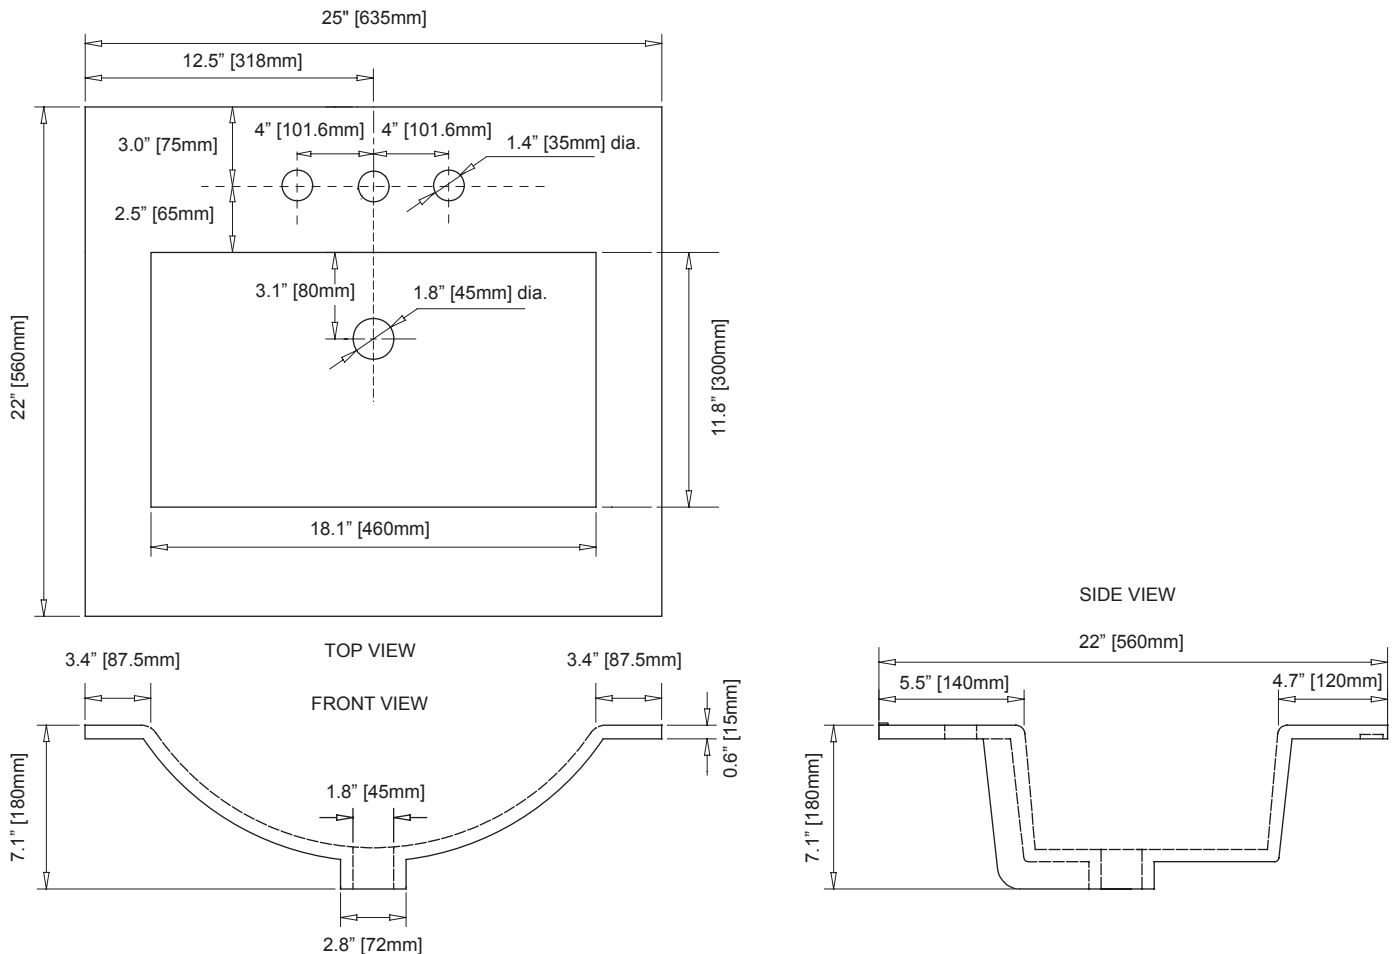

COLORS / FINISHES

- WT: White

NOMINAL DIMENSIONS

- 25" Width x 22" Depth

SPECIFIED MODEL

MODEL	DESCRIPTION	COLORS / FINISHES
CST250WT	25" Vitreous China vanity top	<input type="checkbox"/> White

RECOMMENDED COMPONENTS		
UM110BN/UM110CP	Ryvyr Pop-up Umbrella Drain with Overflow	<input type="checkbox"/> Brushed Nickel <input type="checkbox"/> Chrome

PRODUCT DIAGRAM

* Please note that all stated sizes of Ryvyr's products are nominal and subject to variations of + or - 1/4 inch (wood, glass) and + or - 3/8 inch (stone, ceramic).

FEATURES

- Glossy Vitreous China finish
- Rear overflow with square integral bowl
- Also available in four standard sizes - 25", 31", 37" and 49"
- Rear drip guard
- Top pre-cut for 8" widespread faucet and standard drain outlet

COLORS / FINISHES

- WT: White

NOMINAL DIMENSIONS

- 25" Width x 22" Depth

SPECIFIED MODEL

MODEL	DESCRIPTION	COLORS / FINISHES
CST250WT-3	25" Vitreous China vanity top	<input type="checkbox"/> White

RECOMMENDED COMPONENTS

UM110BN/UM110CP	Ryvyr Pop-up Umbrella Drain with Overflow	<input type="checkbox"/> Brushed Nickel <input type="checkbox"/> Chrome
-----------------	---	--

PRODUCT DIAGRAM

* Please note that all stated sizes of Ryvyr's products are nominal and subject to variations of + or - 1/4 inch (wood, glass) and + or - 3/8 inch (stone, ceramic).