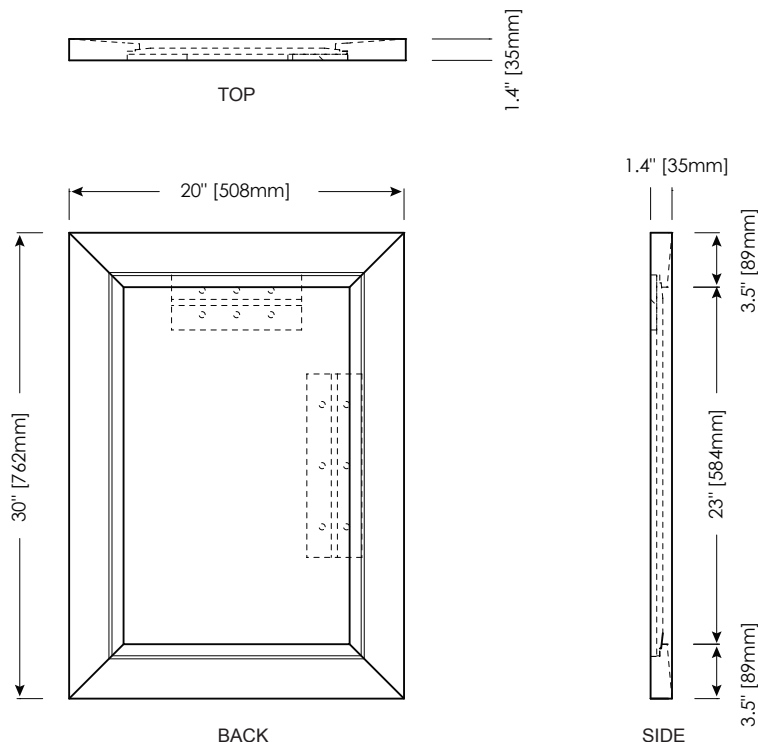

COLORS / FINISHES

- BK: Black
- GR: Grey
- WA: Walnut
- WT: White

NOMINAL DIMENSIONS

- 20" Width x 1.4" Depth x 30" Height

SPECIFIED MODEL

MODEL	DESCRIPTION	COLORS / FINISHES	
M-MANHATTAN-20xx	20" MANHATTAN Mirror	<input type="checkbox"/> Black <input type="checkbox"/> Walnut	<input type="checkbox"/> Grey <input type="checkbox"/> White

PRODUCT DIAGRAM

* Please note that all stated sizes are nominal and may vary slightly within the normal range of tolerances. Measurements were taken to outside edges.