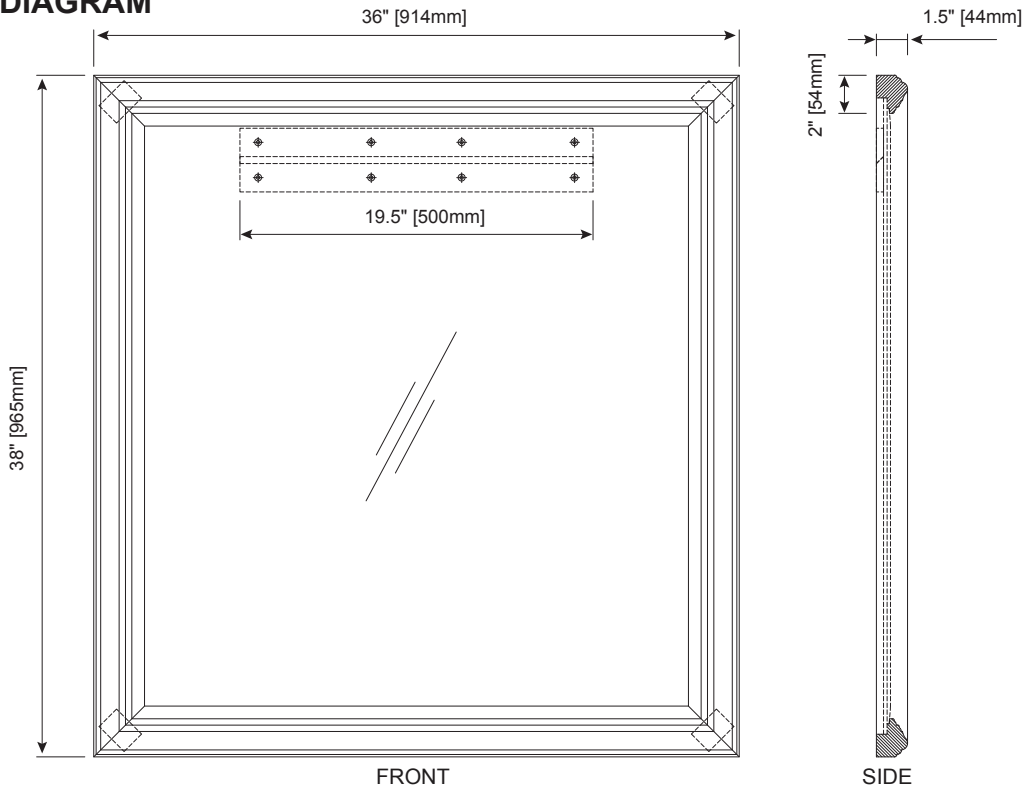

- DM: Distressed Maple

NOMINAL DIMENSIONS

- 36" Width x 38" Height

SPECIFIED MODEL

MODEL	DESCRIPTION	COLORS / FINISHES
M-MALAGO-36DM	36" MALAGO Mirror	<input type="checkbox"/> Distressed Maple

RECOMMENDED COMPONENTS		
V-MALAGO-36DM	36" MALAGO Vanity	<input type="checkbox"/> Distressed Maple
S-MALAGO-36BK	36" MALAGO Vanity Top	<input type="checkbox"/> Black
S-MALAGO-36DE	36" MALAGO Vanity Top	<input type="checkbox"/> Dark Emperador
CUM177OV	Vitreous China Undermount Sink	<input type="checkbox"/> White
UM110BN/CP	Ryvyr Umbrella Drain with Overflow	<input type="checkbox"/> Brushed Nickel <input type="checkbox"/> Chrome

PRODUCT DIAGRAM

* Please note that all stated sizes are nominal and may vary slightly within the normal range of tolerances. Measurements were taken to outside edges.