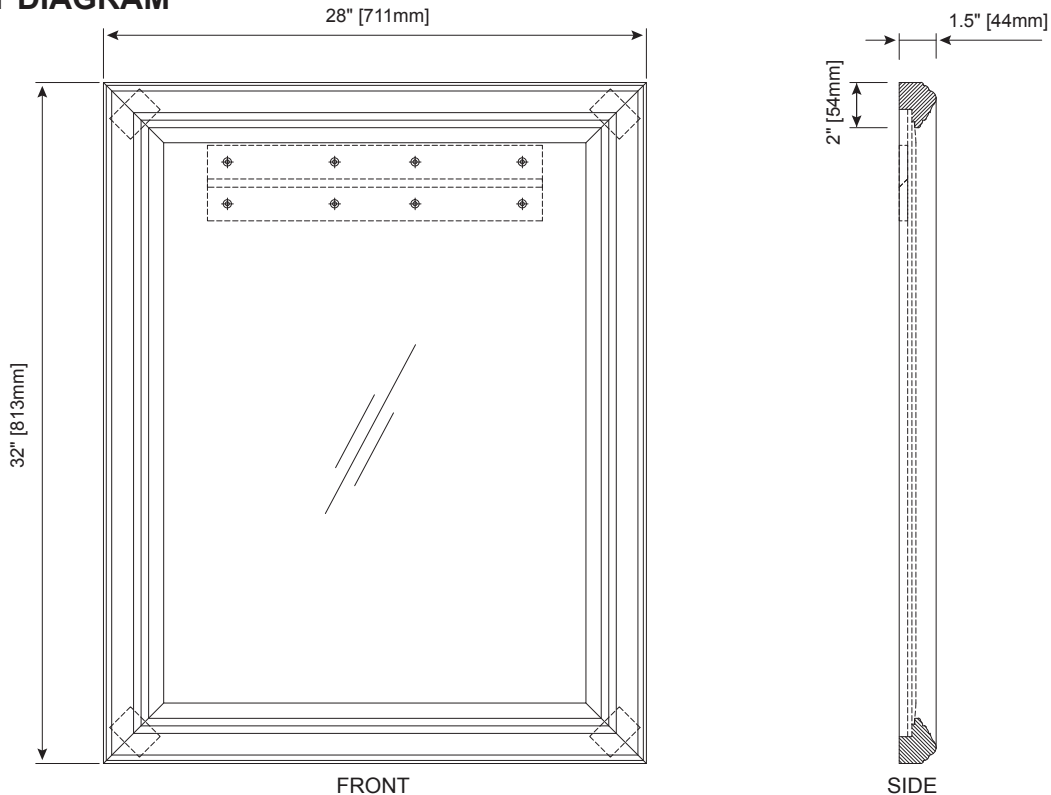

- DM: Distressed Maple

NOMINAL DIMENSIONS

- 28" Width x 32" Height

SPECIFIED MODEL

MODEL	DESCRIPTION	COLORS / FINISHES
M-MALAGO-28DM	28" MALAGO Mirror	<input type="checkbox"/> Distressed Maple

RECOMMENDED COMPONENTS		
V-MALAGO-30DM	30" MALAGO Vanity	<input type="checkbox"/> Distressed Maple
S-MALAGO-30BK	30" MALAGO Vanity Top	<input type="checkbox"/> Black
S-MALAGO-30DE	30" MALAGO Vanity Top	<input type="checkbox"/> Dark Emperador
CUM177OV	Vitreous China Undermount Sink	<input type="checkbox"/> White
UM110BN/CP	Ryvyr Umbrella Drain with Overflow	<input type="checkbox"/> Brushed Nickel <input type="checkbox"/> Chrome

PRODUCT DIAGRAM

* Please note that all stated sizes are nominal and may vary slightly within the normal range of tolerances. Measurements were taken to outside edges.