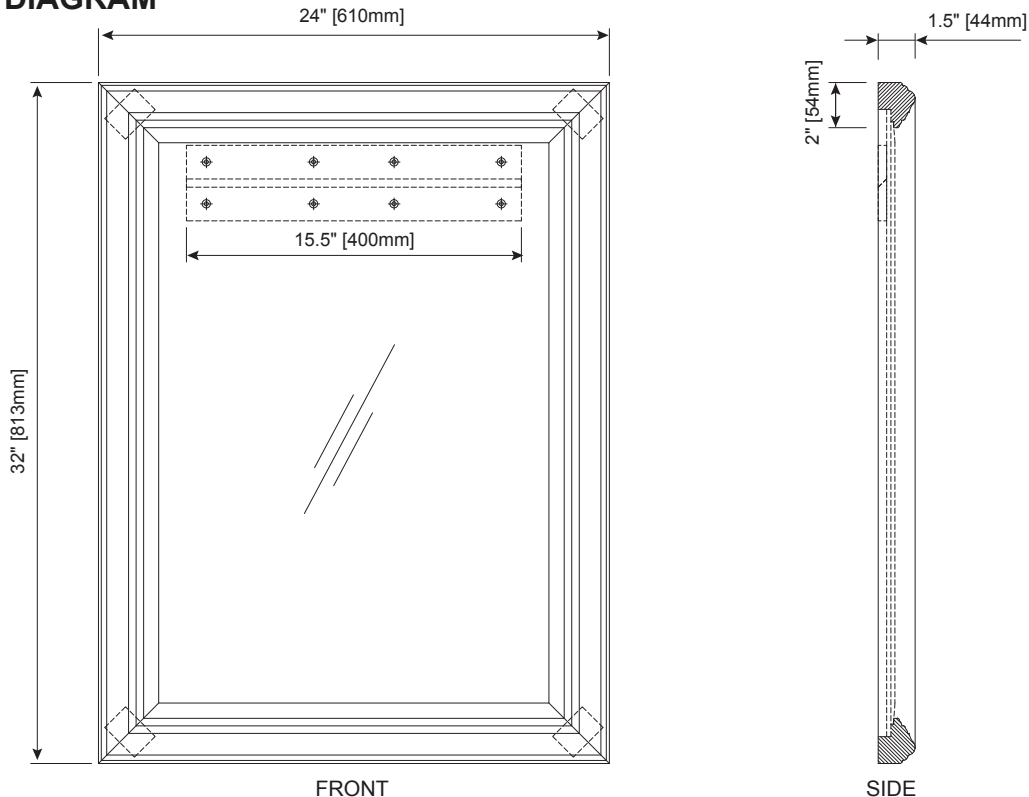

- DM: Distressed Maple

NOMINAL DIMENSIONS

- 24" Width x 32" Height

SPECIFIED MODEL

MODEL	DESCRIPTION	COLORS / FINISHES
M-MALAGO-24DM	24" MALAGO Mirror	<input type="checkbox"/> Distressed Maple

RECOMMENDED COMPONENTS		
V-MALAGO-24DM	24" MALAGO Vanity	<input type="checkbox"/> Distressed Maple
S-MALAGO-24BK	24" MALAGO Vanity Top	<input type="checkbox"/> Black
S-MALAGO-24DE	24" MALAGO Vanity Top	<input type="checkbox"/> Dark Emperador
CUM177OV	Vitreous China Undermount Sink	<input type="checkbox"/> White
UM110BN/CP	Ryvyr Umbrella Drain with Overflow	<input type="checkbox"/> Brushed Nickel <input type="checkbox"/> Chrome

PRODUCT DIAGRAM

* Please note that all stated sizes are nominal and may vary slightly within the normal range of tolerances. Measurements were taken to outside edges.