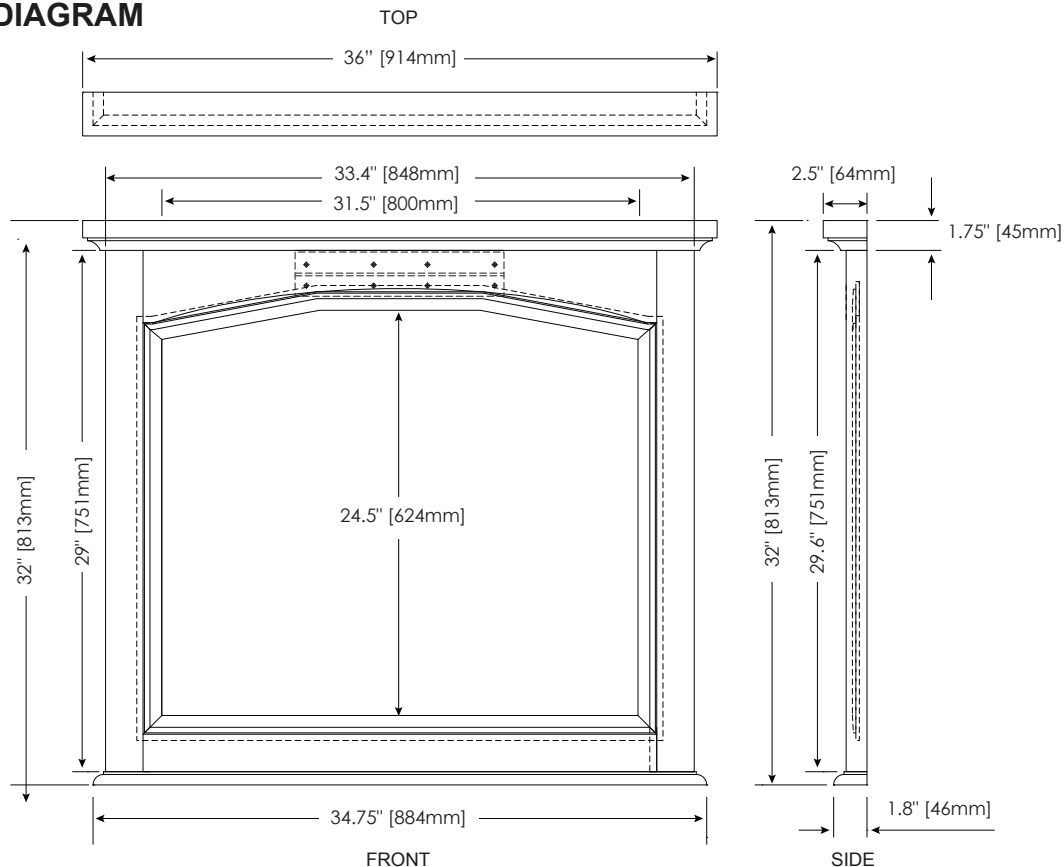

FEATURES

- Early American design
- Beveled glass
- Collection includes coordinating James vanity
- Easy to mount using cleats

COLORS / FINISHES

- EC: English Chestnut

NOMINAL DIMENSIONS

- 36" Width x 32" Height

SPECIFIED MODEL

MODEL	DESCRIPTION	COLORS / FINISHES
M-JAMES-36EC	36" JAMES Mirror	<input type="checkbox"/> English Chestnut

RECOMMENDED COMPONENTS		
V-JAMES-36EC	36" JAMES Vanity	<input type="checkbox"/> English Chestnut
37" Stone Vanity Top	37" Standard Vanity Top	
Sink	Undermount or Semi-Recessed Sink	<input type="checkbox"/> White
UM110BN/CP	Ryvyr Umbrella Drain with Overflow	<input type="checkbox"/> Brushed Nickel <input type="checkbox"/> Chrome

PRODUCT DIAGRAM

* Please note that all stated sizes are nominal and may vary slightly within the normal range of tolerances. Measurements were taken to outside edges.