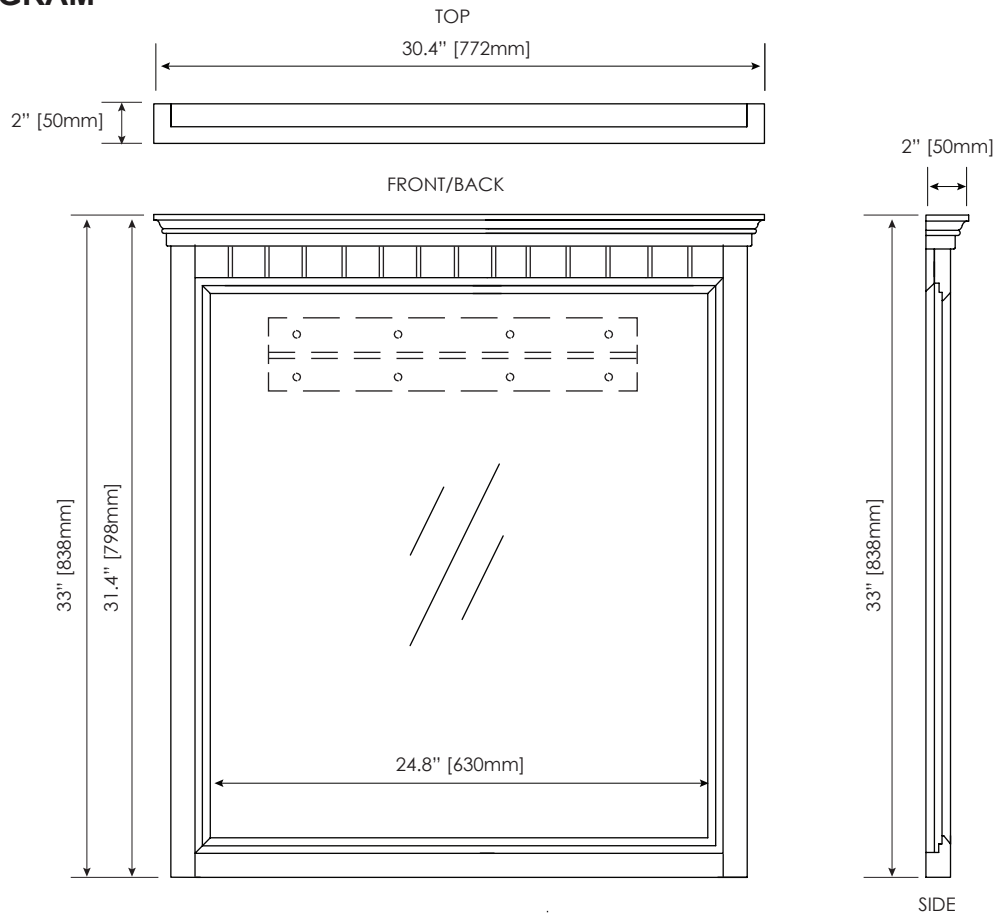

FEATURES

- Timeless design featuring beaded panel
- Solid poplar construction with a cool, white finish
- Beveled glass
- Hangs easily using cleats
- Complemented by matching Danube vanities

COLORS / FINISHES

- WT: White

NOMINAL DIMENSIONS

- 30.4" Width x 2" Depth x 33" Height

SPECIFIED MODEL

MODEL	DESCRIPTION	COLORS / FINISHES
M-DANUBE-36WT	30.4" DANUBE Mirror	□ White

RECOMMENDED COMPONENTS		
V-DANUBE-36WT	36" DANUBE Vanity	□ White
Vanity Top	37" Standard Vanity Top	
Drain Kit	Ryvyr Umbrella Drain	□ Brushed Nickel □ Chrome

PRODUCT DIAGRAM

* Please note that all stated sizes are nominal and may vary slightly within the normal range of tolerances. Measurements were taken to outside edges.