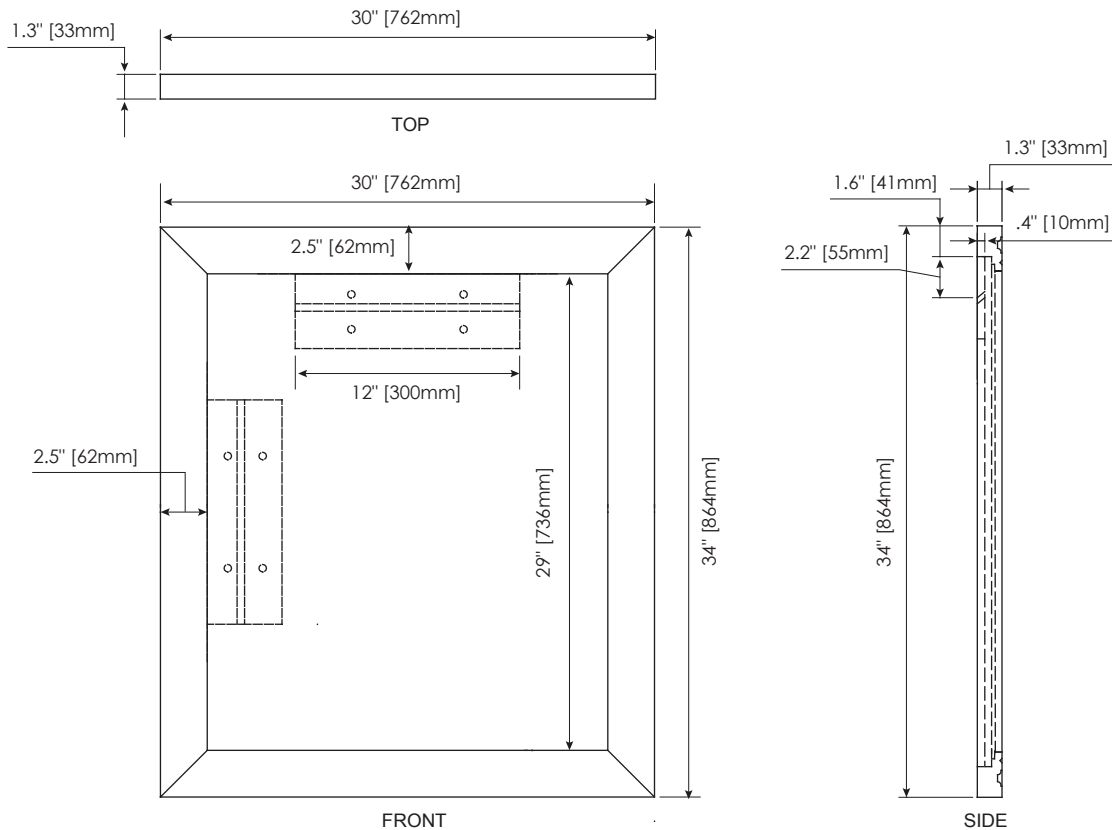

FEATURES

- Elegant, transitional design
- Black finish with beveled glass
- Easy to mount using cleats - can hang vertical or horizontal
- Complemented by matching Colorado vanities

COLORS / FINISHES

- BK: Black

NOMINAL DIMENSIONS

- 30" Width x 1.3" Depth x 34" Height

SPECIFIED MODEL

MODEL	DESCRIPTION	COLORS / FINISHES
M-COLORADO-30BK	30" COLORADO Mirror	□ Black

RECOMMENDED COMPONENTS		
V-COLORADO-DR30BK	30" COLORADO Vanity with Doors	□ Black
Vanity Top	31" Standard Vanity or Vessel Top	
Vessel Sink	Vessel Sink (for use with a Vessel Top)	
Mounting Ring	Mounting Ring (for use with a Vessel)	□ Brushed Nickel □ Chrome
Drain Kit	Ryvyr Umbrella Drain	□ Brushed Nickel □ Chrome

PRODUCT DIAGRAM

* Please note that all stated sizes are nominal and may vary slightly within the normal range of tolerances. Measurements were taken to outside edges.