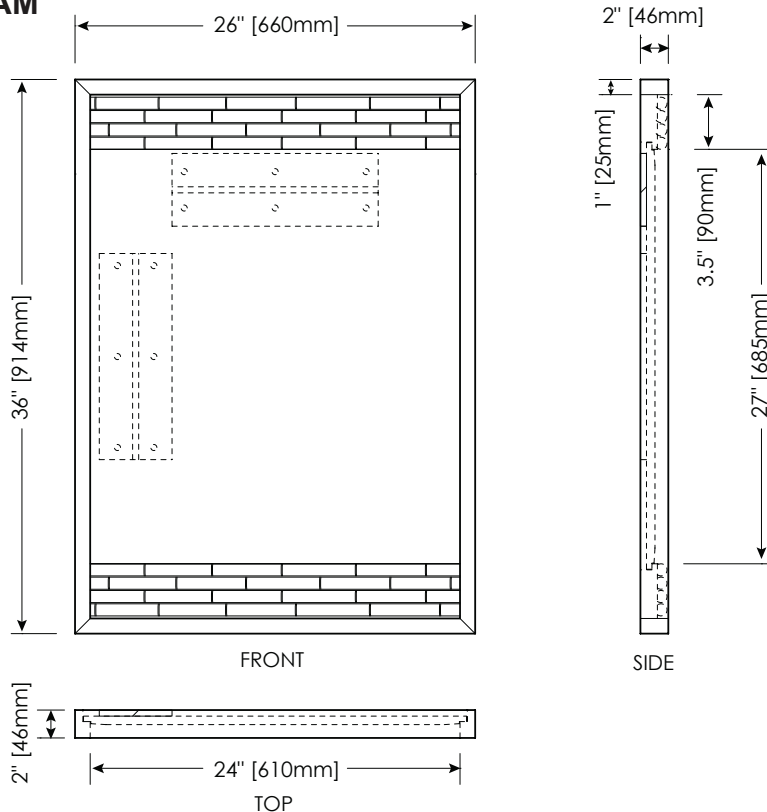

FEATURES

- Eco-renewable bamboo veneer over solid poplar
- Natural bamboo accents
- Hang mirror vertically or horizontally

COLORS / FINISHES

- DB: Dark Bamboo

NOMINAL DIMENSIONS

- 26" Width x 2" Depth x 36" Height

SPECIFIED MODEL

MODEL	DESCRIPTION	COLOR/FINISHES
M-BAMBU-26DB	26" BAMBU Mirror	<input type="checkbox"/> Dark Bamboo

RECOMMENDED COMPONENTS		
V-BAMBU-30DB / V-BAMBU-36DB	30" or 36" BAMBU Vanity	<input type="checkbox"/> Dark Bamboo
UNDERMOUNT OPTION		
L-BAMBU-xx-10DB	10" BAMBU Base for Undermount Application	<input type="checkbox"/> Dark Bamboo
MAUT31RWT / MAUT37RWT	31" / 37" White Carrara Marble Vanity Top	<input type="checkbox"/> White Carrara Marble
CUM198RWT	Vitreous China Rectangular Undermount Sink	<input type="checkbox"/> White
VESSEL APPLICATION OPTION		
L-BAMBU-xx-6DB	6" BAMBU Base for Vessel Application	<input type="checkbox"/> Dark Bamboo
GRVT310BK / GRVT370BK	31" / 37" Black Granite Vessel Top	<input type="checkbox"/> Black Granite
Vessel Sink	Ryvyr Vessel Sink	

PRODUCT DIAGRAM

* Please note that all stated sizes are nominal and may vary slightly within the normal range of tolerances. Measurements were taken to outside edges.