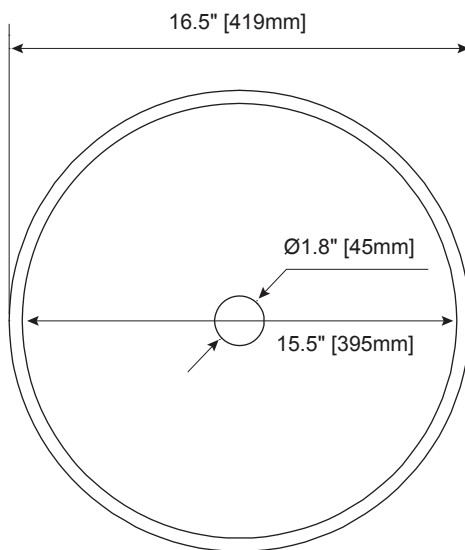

### NOMINAL DIMENSIONS

- 16.5" Diameter x 5.9" Height

### PRODUCT DIAGRAM

TOP

SIDE