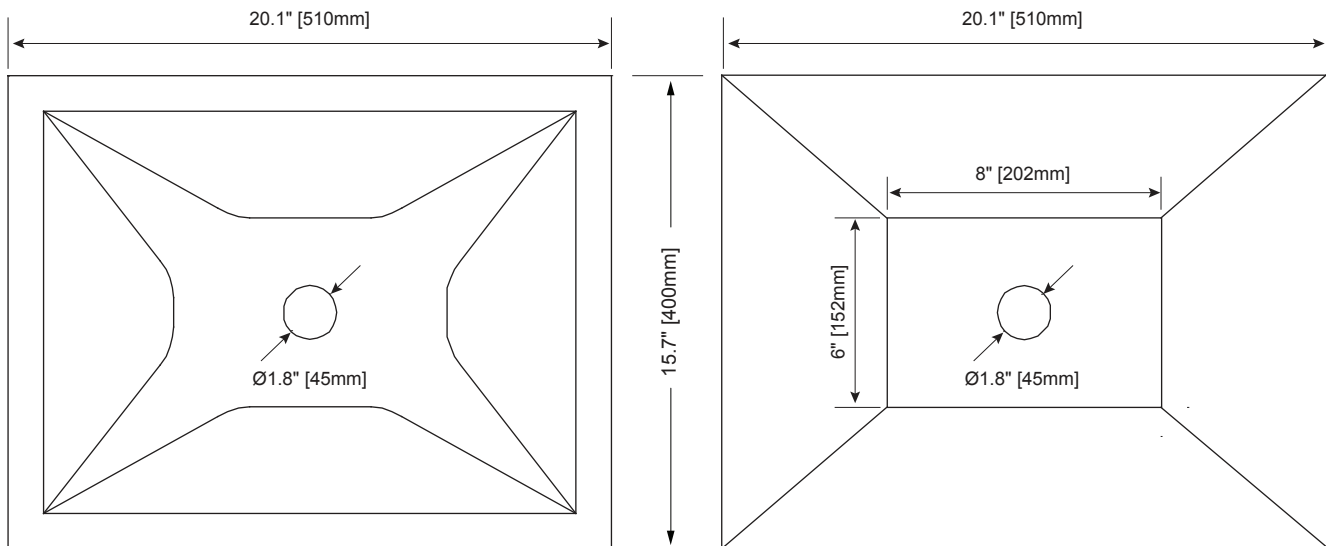

PRODUCT DIAGRAM

TOP

BOTTOM (EXTERIOR VIEW)