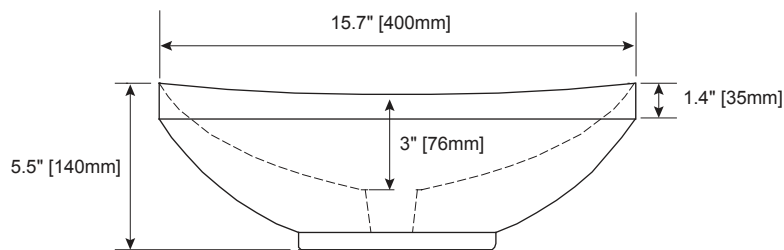

- 20.1" Width x 15.7" Depth x 5.5" Height
- Flat Base: 8" Width x 6" Depth

SPECIFIED MODEL

MODEL	DESCRIPTION	COLORS / FINISHES
GRVE158RBKR	Rectangular Stone Vessel Sink	<input type="checkbox"/> Rough Black Granite

SIDE

* Please note that all stated sizes are nominal and may vary slightly within the normal range of tolerances. Measurements were taken to outside edges.