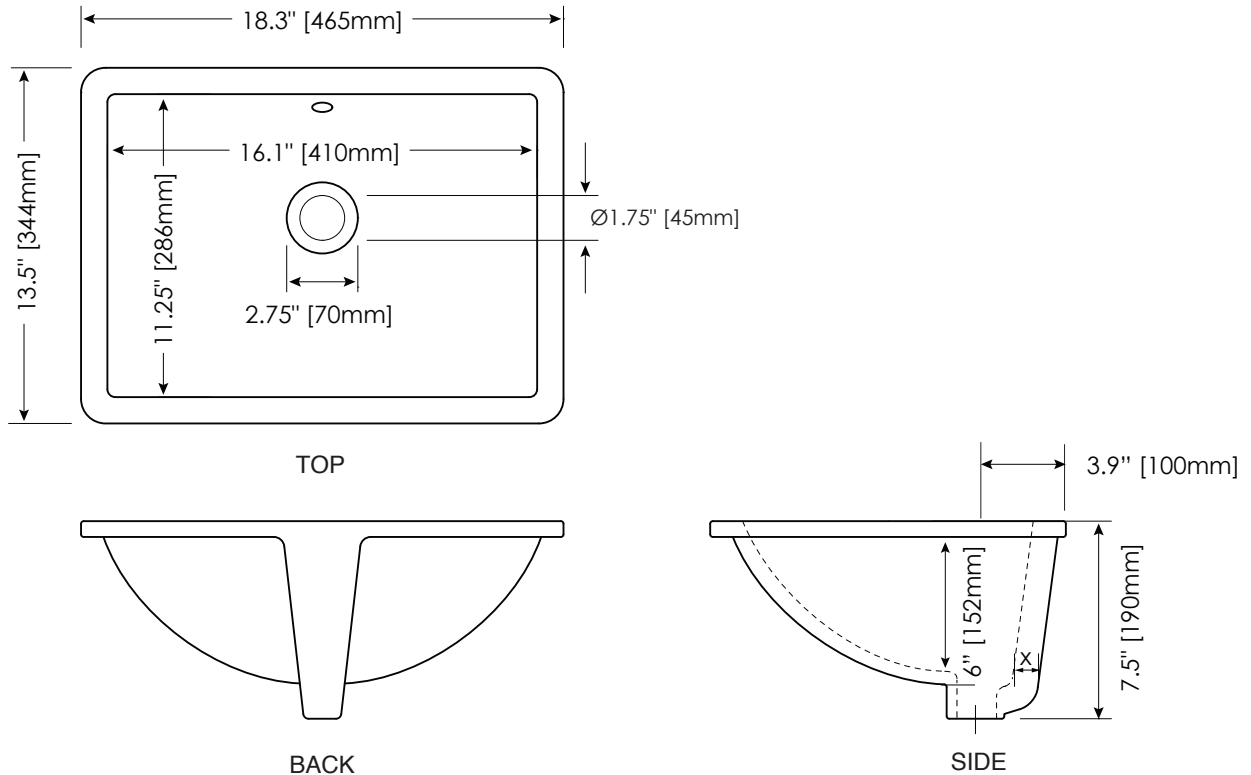

FEATURES

- Undermount application
- Vitreous china with overflow

COLORS / FINISHES

- White

NOMINAL DIMENSIONS

- 18 5/16" Width x 13 1/2" Depth x 7 1/2" Height

* All fixture dimensions are nominal and may vary with the range of tolerances established by ASME/ANSI Standard A112.19.2M.

SPECIFIED MODEL

MODEL	DESCRIPTION	COLORS / FINISHES
CUM183RWT	18" Rectangular Undermount Vitreous China	<input type="checkbox"/> White

RECOMMENDED COMPONENT		
UM110xx or GS110xx	Umbrella Pop-up Drain or Grid Drain w/overflow	<input type="checkbox"/> Brushed Nickel <input type="checkbox"/> Chrome

PRODUCT DIAGRAM

x = 1 1/8" [28.5mm]
Back of drain hole to inside back of basin

* Please note that all stated sizes are nominal and may vary slightly within the normal range of tolerances. Measurements were taken to outside edges.