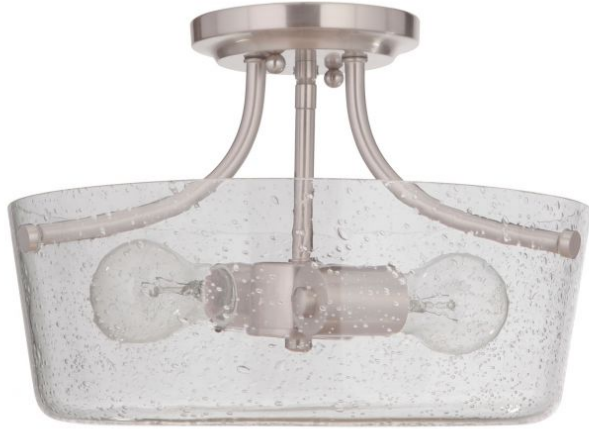

CRAFTMADE

NEW

Tyler - 50252-BNK-WG

2 Light Semi Flush

The simple and effortless design of the Tyler collection showcases clear seeded or white frosted glass and casts a warm and beautiful glow in your home.

Downloads

Tyler - 50252-BNK-WG

 [PDF Spec Sheet](#)

CRAFTMADE

NEW

Tyler - 50252-FB

2 Light Semi Flush

The simple and effortless design of the Tyler collection showcases clear seeded or white frosted glass and casts a warm and beautiful glow in your home.

Downloads

Tyler - 50252-FB

 [PDF Spec Sheet](#)

CRAFTMADE

NEW

Tyler - 50252-FB-WG

2 Light Semi Flush

The simple and effortless design of the Tyler collection showcases clear seeded or white frosted glass and casts a warm and beautiful glow in your home.

Downloads

Tyler - 50252-FB-WG

 [PDF Spec Sheet](#)

CRAFTMADE

NEW

Tyler - 50252-BNK

2 Light Semi Flush

The simple and effortless design of the Tyler collection showcases clear seeded or white frosted glass and casts a warm and beautiful glow in your home.