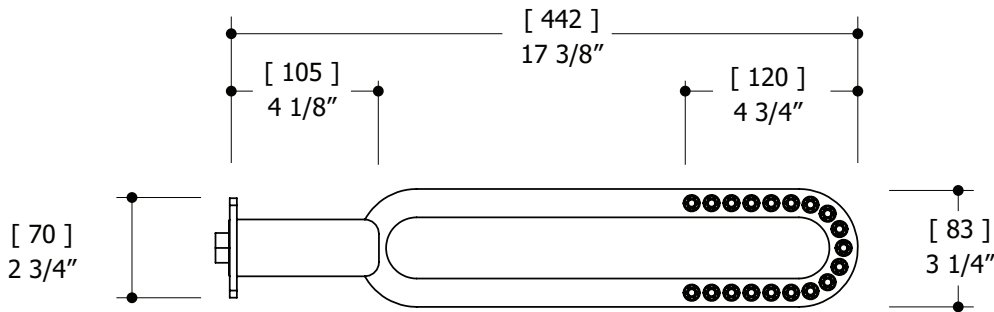

FEATURES

1 function: curtain rain
1/2" NPT male connection

Flow rate: 2.5 gpm
Projection: 17 3/8"

FINISHES

Standard
Polished chrome (pc)

WARRANTY

Residential: Residential: Limited lifetime warranty to original purchaser
commercial: Two years warranty
(Complete warranty available at www.aquabrass.com/warranty)

1/2 NPT (male)