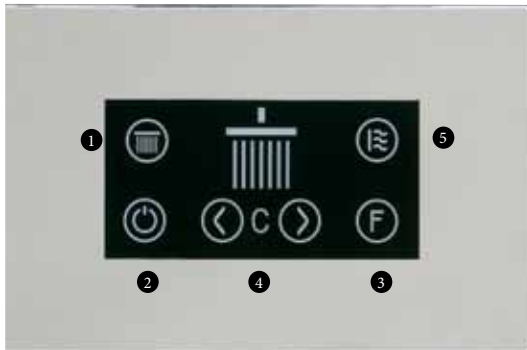

FEATURES

Aluminum frame and solid brass construction
1/2" thermostatic valve with volume control
Electronic touchpad diverter
Chromatherapy 3RGB LED lamps
Aromatherapy diffuser
4 mist body jets
Rainhead with 6 overhead mist sprays
Square single function handshower with PVC hose
G1/2" male connection

INCLUDED WITH THE VIVA

TOUCHPAD FEATURES

- 1 function selector
- 2 on / off
- 3 chromatherapy function selector:
 - color rotation
 - color set
 - on / off
- 4 color selection
- 5 aromatherapy on / off

AROMATHERAPY DIFFUSER