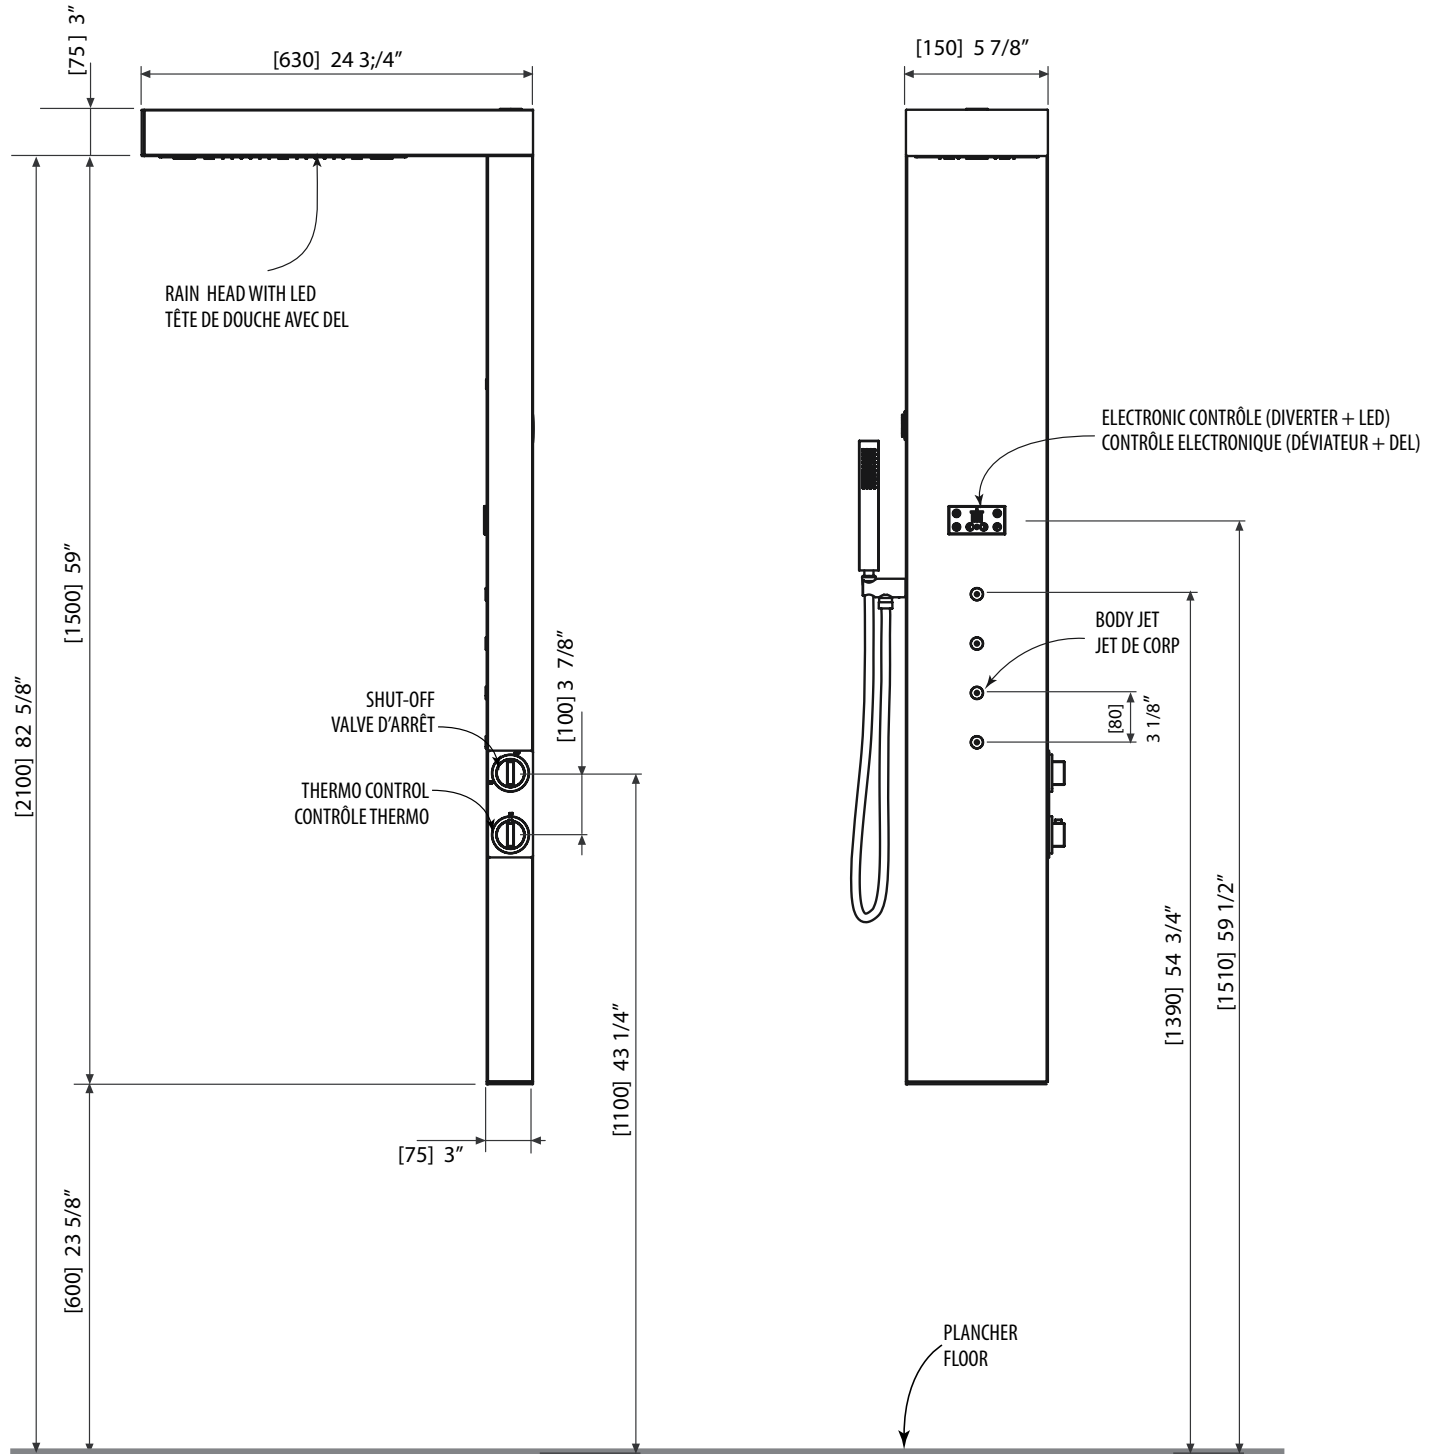

FEATURES

Aluminum frame and solid brass construction
1/2" thermostatic valve with volume control
Electronic touchpad diverter
Chromatherapy 3RGB LED lamps
Aromatherapy diffuser
4 mist body jets
Rainhead with 6 overhead mist sprays
Square single function handshower with PVC hose
G1/2" male connection

Flow rate: rainhead 3.5 gpm
 handshower 2.5 gpm
 body jets 1.5 gpm each

FINISHES

Standard
Aluminum (AL)
Black / aluminum (BKAL)

WARRANTY

Residential / commercial: Two years warranty
(Complete warranty available at www.aquabress.com/warranty)