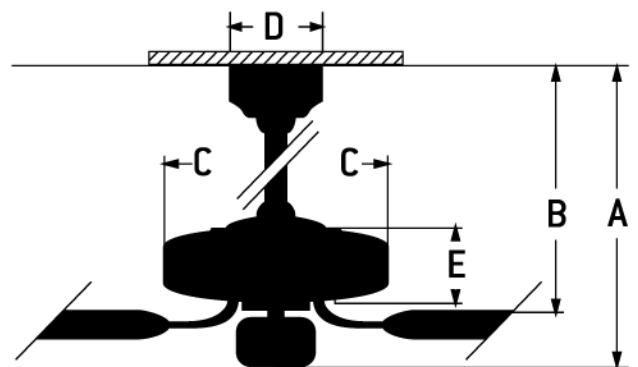

CRAFTMADE

Cavallo - CVL100TI3-WAL

100" Ceiling Fan with Blades

The Cavallo fan from Craftmade is a monumental feat of engineering. Its hand-carved solid wood blades are the focus of this massive yet simple design that will fill your space with style. The airflow from the 100" diameter fan will take your breath away indoors or out.

- Energy Saving, 6-Speed Reversible DC Motor
- 12" Downrod (Included)
- 100" Blades in Light Oak (Included)

Specs

Blade Sweep Opt (in.)	100
Blades	3
Blade Pitch (deg)	Progressive
Motor Size (MM)	130x20
Amps at High Speed	0.65
Watts (Hi Speed)	47
High Speed (CFM)	6,050.000
Carton Size (CU FT)	0.74

Dimensions

A:	15.19
B:	13.74
C:	6.48
D:	6.50
Downrod Length (in.)	12

Downloads

Cavallo - CVL100TI3-WAL

 [PDF Spec Sheet](#)

Craftmade • 650 S. Royal Lane • Coppel, TX 75019 • [Privacy Policy](#) • [Site Map](#) • © 2019 All Rights Reserved