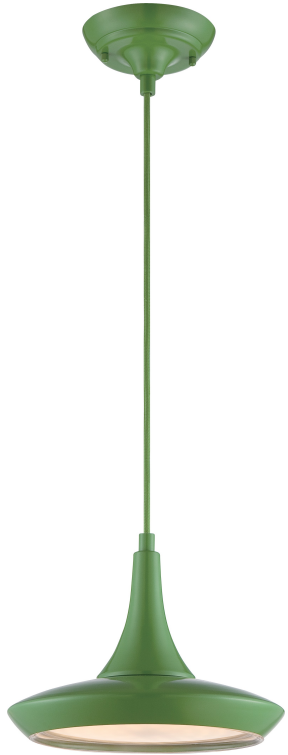

NUVO 62-445

1-Light Colored LED Pendant Lights in Green Finish with Rayon Wire - Omni LED Included

Fixture Type Pendants 1-Light	Collection Fantom
Style Transitional	Finish Green
Width 10.5"	Height 8"
Shade Description Frosted	Shade Material Glass
Number of Modules 1-Module	Light Source LED - Round Module - 18W/2700K
Lumen Output 1420	Wattage 18 Watts
Lamp Type LED	Bulb Type Round LED Module
Bulb Base Connector	Bulb Included Yes
Replaceable Light Source No	Certification UL Listed
Safety Rated Dry Location	CA Prop-65 Warning
CEC Not T24 Compliant	Energy Saver Yes
Energy Star No	UPC 045923324451
Warranty 3-Year Warranty Light Source	Wire 12 Feet

FANTOM

62-441

62-442

62-443

62-444

62-445

62-446

62-447

Voltage
120 Volts

Kelvin Temp
2700K

CRI
84 CRI

Dimmabl
Yes - Din

Suggested Di
Compatible di
445

ble