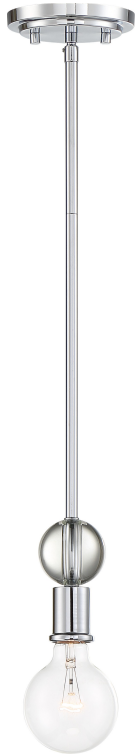

NUVO 60-6566

Bounce - 1 Light Mini Pendant; Polished Nickel Finish with K9 Crystal

Fixture Type
Mini Pendants

Collection
Bounce

Style
Transitional

Finish
Polished Nickel

Width
5"

Height
4.63"

Chain
48"

Number of Lights
1-Light

Max Wattage
60 Watts

Bulb Type
G25 Bulb

Bulb Base
Medium Base

Bulb Included
No

Replaceable Light Source
Yes

Safety Rated
cETLus - Dry