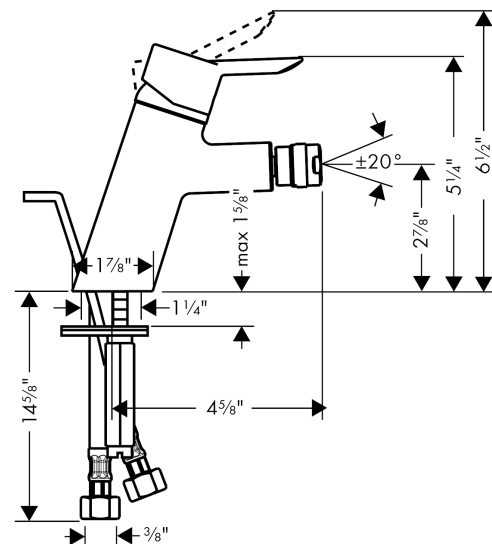

Focus S

Focus S Single-Hole Bidet Faucet

Finishes : **chrome** Part no. : **31721001**

Description

Features

- Pivoting aerator
- Aerated spray
- Ceramic cartridge
- Includes pop-up assembly

Optional accessories

- Base Plate for Contemporary Single-Hole Faucets, 6" (#06490USA)

Item details

List Price \$ 220.00

Technology

Compliance

Product image

Scale drawing

Focus S
Focus S Single-Hole Bidet Faucet
Finishes : **chrome** Part no. : **31721001**

Exploded drawing

Year of production: **01/07 - 12/16**

Focus S

Focus S Single-Hole Bidet Faucet

Finishes : **chrome** Part no. : **31721001**

Spare parts list

Year of production: **01/07 - 12/16**

| Pos. | Description | Part no. | Price | PU |
|------|-----------------------------------|----------|-------|----|
| 1 | handle | 32096000 | - | 1 |
| 2 | screw cover | 96338000 | - | 1 |
| 3 | flange | 97406000 | - | 1 |
| 4 | nut | 97209000 | - | 1 |
| 5 | cartridge, assy | 92730000 | - | 1 |
| 6 | seal | 95008000 | - | 1 |
| 7 | aerator M24x1 (7 l/min) | 13085000 | - | 1 |
| 8 | ball joint | 92036000 | - | 1 |
| 9 | fixing set | 96016000 | - | 1 |
| 10 | connection hose 18½" M8x0,75 3/8" | 96321001 | - | 1 |
| 11 | pull rod | 96657000 | - | 1 |
| 12 | locking screw for handle | 96059000 | - | 1 |
| a | pop up waste | 88509000 | - | 1 |