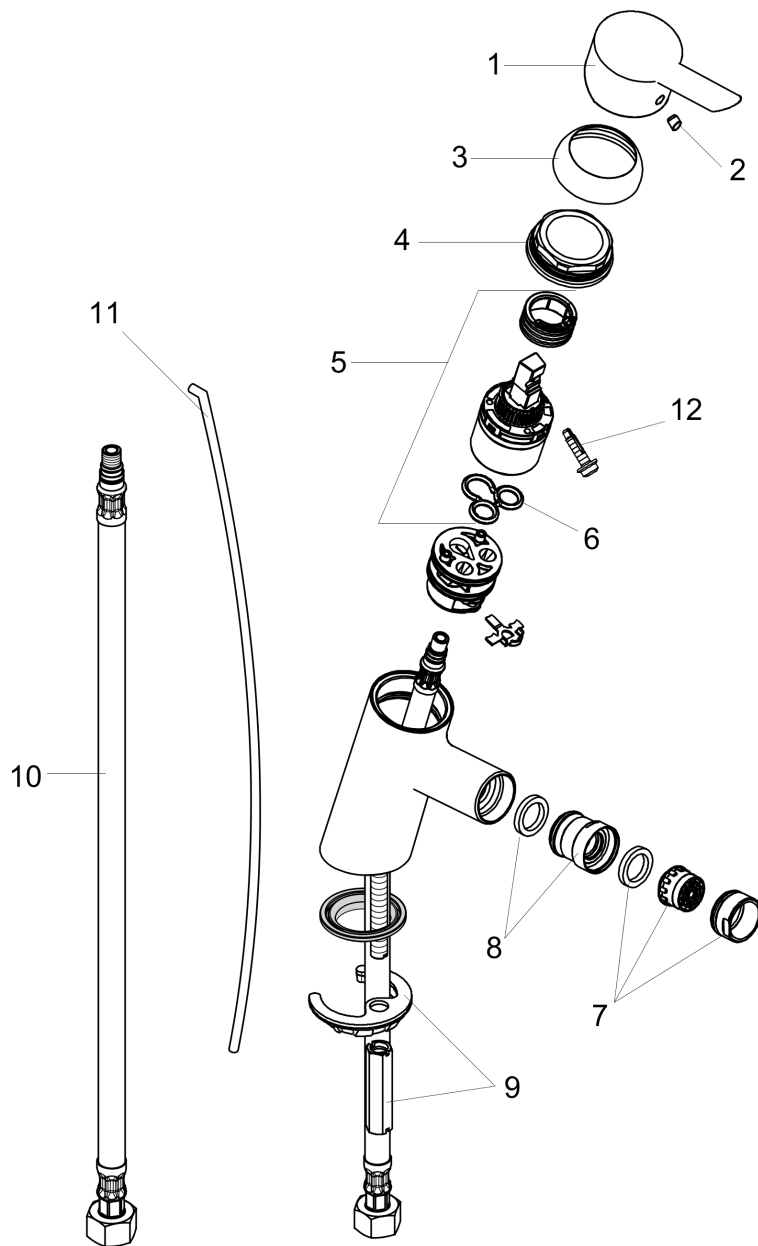

Focus S

Focus S Single-Hole Bidet Faucet

Finishes : **chrome** Part no. : **31721001**

Description

Features

- Pivoting aerator
- Aerated spray
- Ceramic cartridge
- Includes pop-up assembly

Optional accessories

- Base Plate for Contemporary Single-Hole Faucets, 6" (#06490USA)

Item details

List Price \$ 220.00

Technology

Compliance

Product image

Scale drawing

Focus S
Focus S Single-Hole Bidet Faucet
Finishes : **chrome** Part no. : **31721001**

Exploded drawing

Year of production: **01/07 - 12/16**

Focus S

Focus S Single-Hole Bidet Faucet

Finishes : **chrome** Part no. : **31721001**

Spare parts list

Year of production: **01/07 - 12/16**

| Pos. | Description | Part no. | Price | PU |
|------|-----------------------------------|----------|-------|----|
| 1 | handle | 32096000 | - | 1 |
| 2 | screw cover | 96338000 | - | 1 |
| 3 | flange | 97406000 | - | 1 |
| 4 | nut | 97209000 | - | 1 |
| 5 | cartridge, assy | 92730000 | - | 1 |
| 6 | seal | 95008000 | - | 1 |
| 7 | aerator M24x1 (7 l/min) | 13085000 | - | 1 |
| 8 | ball joint | 92036000 | - | 1 |
| 9 | fixing set | 96016000 | - | 1 |
| 10 | connection hose 18½" M8x0,75 3/8" | 96321001 | - | 1 |
| 11 | pull rod | 96657000 | - | 1 |
| 12 | locking screw for handle | 96059000 | - | 1 |
| a | pop up waste | 88509000 | - | 1 |