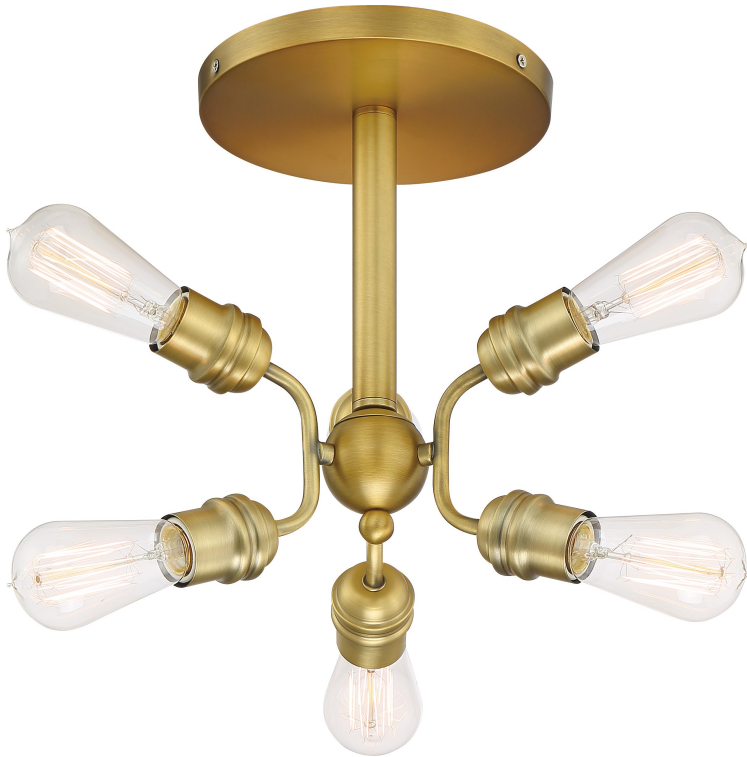

# NUVO 60-6926

Faraday - 6 Light Semi Flush Fixture; Brushed Brass Finish

**Fixture Type**  
Close-To-Ceiling Semi Flush

**Collection**  
Faraday

**Finish**  
Brushed Brass

**Length**  
16.5"

**Width**  
16.5"

**Height**  
13.88"

**Extension**  
11"

**Number of Lights**  
6-Lights

**Max Wattage**  
60W

**Lamp Type**  
Incandescent

**Bulb Type**  
A19

**Bulb Base**  
Medium

**Bulb Included**  
No